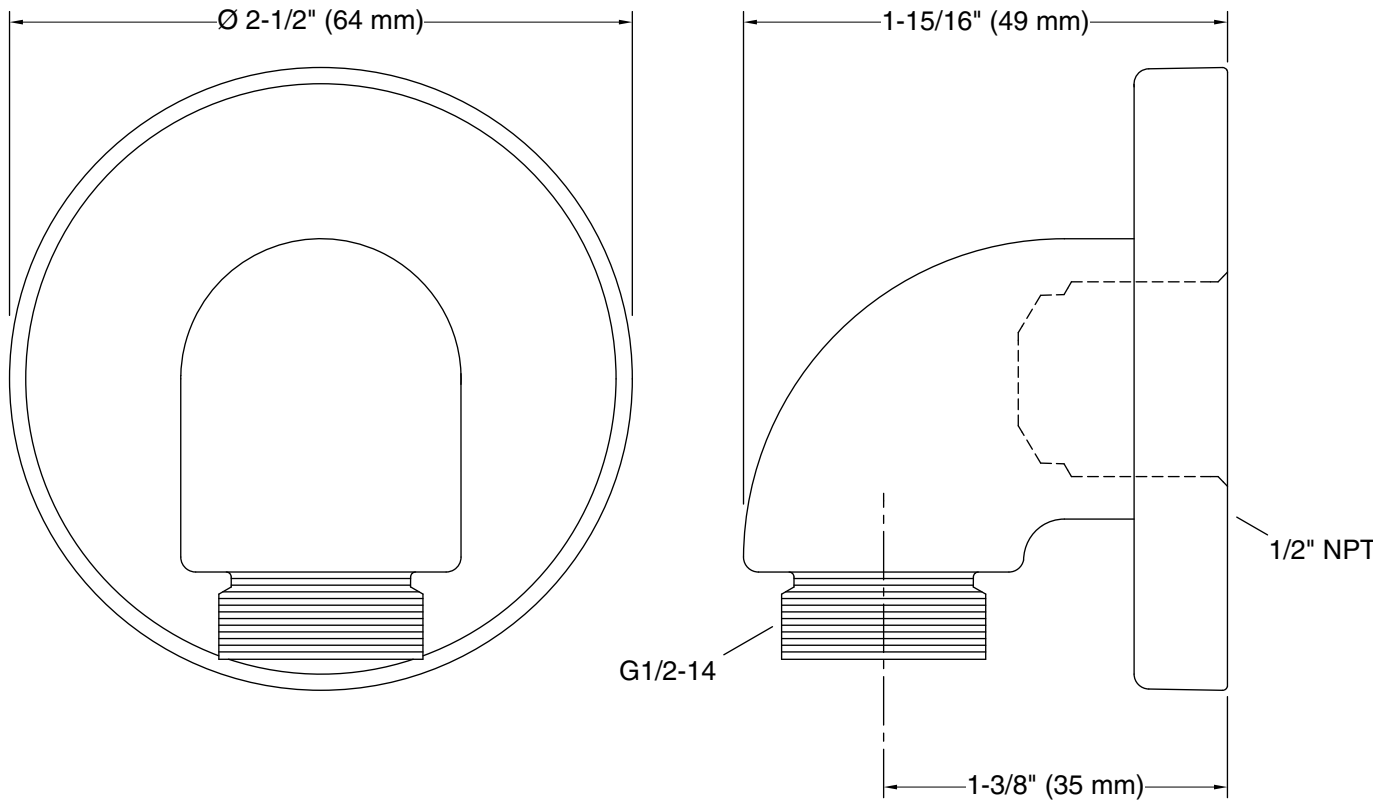

Features

- For use with a handshower and hose (sold separately)
- Includes check valve for backflow prevention
- Coordinates with Purist® and Stillness® faucets and accessories

Material

- Brass
- KOHLER finishes resist corrosion and tarnishing

Technical Information

All product dimensions are nominal.

Notes

Install this product according to the installation instructions.