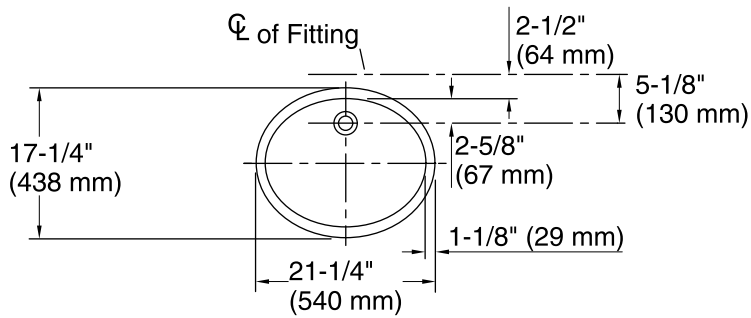

### Technical Information

All product dimensions are nominal.

Installation:	Under-mount
Bowl area:	Length: 19" (483 mm) Width: 15" (381 mm) Water depth: 4" (102 mm)
Drain hole:	1-3/4" (44 mm)
Template:	1018997-7, required, not included