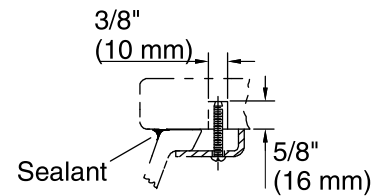

### Technical Information

All product dimensions are nominal.

Installation:	Under-mount
Bowl area:	Length: 19" (483 mm) Width: 15" (381 mm) Water depth: 4" (102 mm)
Drain hole:	1-3/4" (44 mm)
Template:	1018997-7, required, not included