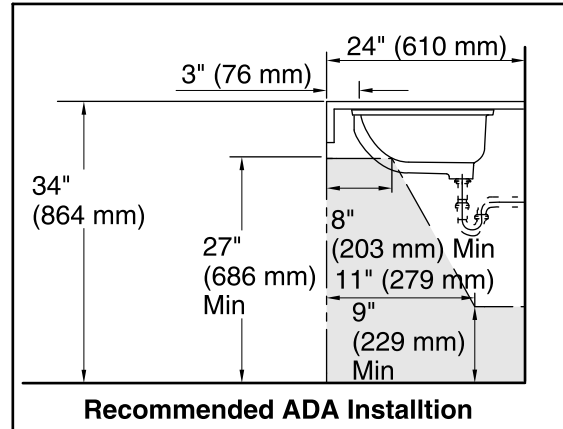

### Technical Information

All product dimensions are nominal.

Installation:	Under-mount
Bowl area:	Length: 19" (483 mm) Width: 15" (381 mm) Water depth: 4" (102 mm)
Drain hole:	1-3/4" (44 mm)
Template:	1018997-7, required, not included