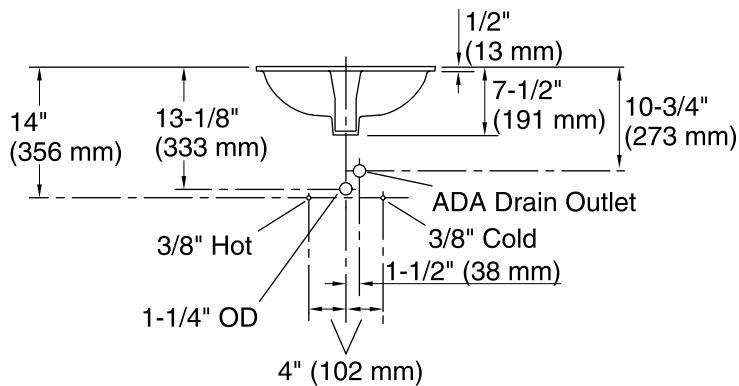

### Technical Information

All product dimensions are nominal.

Installation:	Under-mount
Bowl area:	Length: 19" (483 mm) Width: 15" (381 mm) Water depth: 4" (102 mm)
Drain hole:	1-3/4" (44 mm)
Template:	1018997-7, required, not included