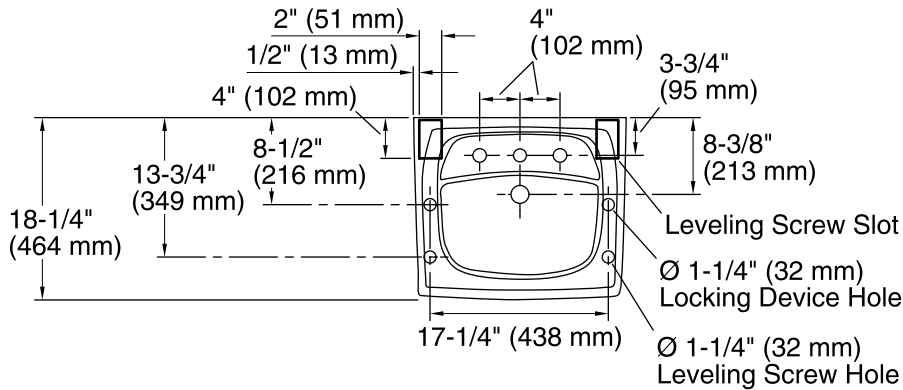

Technical Information

All product dimensions are nominal.

Bowl configuration: Single
Installation: Wall-mount
Bowl area (Center): Length: 16" (406 mm)
Width: 10" (254 mm)
With overflow: Yes
Water depth: 3-1/8" (79 mm)

Number of deck holes: 3
Faucet hole spacing: 8" (203 mm)
Faucet hole(s): 1-3/8" (35 mm)
Soap/Lotion hole: 1-1/4" (32 mm)
Drain hole: 1-3/4" (44 mm)

Notes

Install this product according to the installation instructions.

ADA, OBC, CSA B651 compliant when installed to the specific requirements of these regulations.