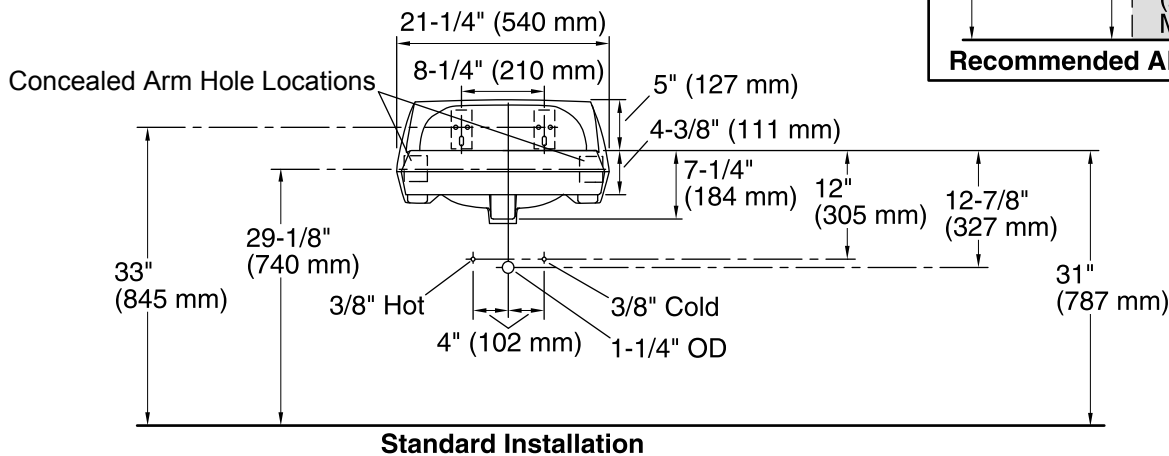

Technical Information

All product dimensions are nominal.

Bowl configuration: Single
Installation: Wall-mount
Bowl area (Center): Length: 16" (406 mm)
Width: 10" (254 mm)
With overflow: Yes
Water depth: 3-1/8" (79 mm)

Number of deck holes: 3
Faucet hole spacing: 8" (203 mm)
Faucet hole(s): 1-3/8" (35 mm)
Soap/Lotion hole: 1-1/4" (32 mm)
Drain hole: 1-3/4" (44 mm)

Notes

Install this product according to the installation instructions.

ADA, OBC, CSA B651 compliant when installed to the specific requirements of these regulations.