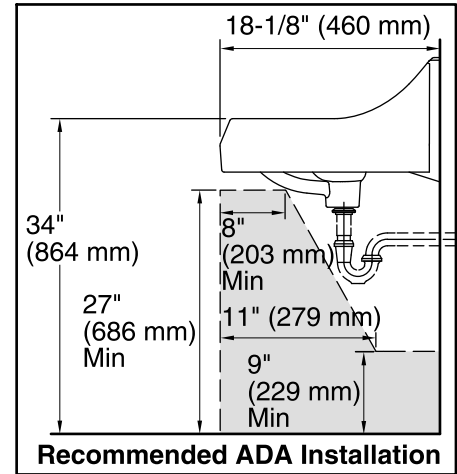

Technical Information

All product dimensions are nominal.

Bowl configuration: Single
Installation: Wall-mount
Bowl area (Center): Length: 16" (406 mm)
Width: 10" (254 mm)
With overflow: Yes
Water depth: 3-1/8" (79 mm)

Number of deck holes: 3
Faucet hole spacing: 8" (203 mm)
Faucet hole(s): 1-3/8" (35 mm)
Soap/Lotion hole: 1-1/4" (32 mm)
Drain hole: 1-3/4" (44 mm)

Notes

Install this product according to the installation instructions.

ADA, OBC, CSA B651 compliant when installed to the specific requirements of these regulations.