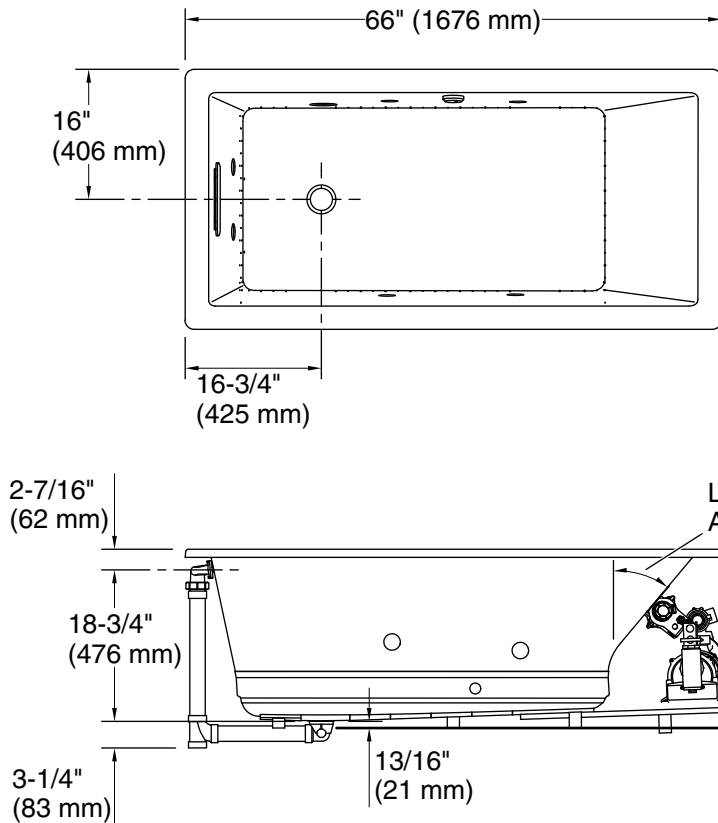

THE BOLD LOOK
OF **KOHLER**®

Underscore® Rectangle

66" x 32" Heated BubbleMassage™ air bath w/ whirlpool

K-1822-XHGH

No change in measurements if connected with drain illustrated. (K-7272)

Drop-in Rim Detail

Blower:	120 V, 15 A, 60 Hz
Air bath, Pump:	120 V, 15 A, 60 Hz
Heater:	120 V, 15 A, 60 Hz

Technical Information

All product dimensions are nominal.

Installation:	Drop-in, Undermount
Drain location:	End
Basin area, bottom:	44-1/2" x 22-5/16" (1130 mm x 567 mm)
Basin area, top:	59-5/8" x 25-1/2" (1514 mm x 648 mm)
Weight:	172 lbs (78 kg)
Minimum floor load:	61.5 lbs/ft ² (300.3 kg/m ²)
Water depth:	18" (457 mm)
Water capacity:	85.8 gal (324.8 L)
Cutout:	Drop-in, 65-1/2" x 31-1/2" (1664 mm x 800 mm)
Electrical component rating:	Blower: 120 V, 10 A, 60 Hz Air bath: 120 V, 5 A, 60 Hz