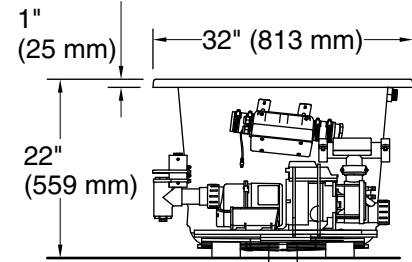

1-1/2" Bath Drain

Required Electrical Service

Three dedicated circuits required, protected with Class A Ground-Fault Circuit-Interrupter (GFCI). Outside North America, this device may be known as a Residual Current Device (RCD).

Blower:	120 V, 15 A, 60 Hz
Air bath, Pump:	120 V, 15 A, 60 Hz
Heater:	120 V, 15 A, 60 Hz

Technical Information

All product dimensions are nominal.

Installation:	Drop-in, Undermount
Drain location:	End
Basin area, bottom:	44-1/2" x 22-5/16" (1130 mm x 567 mm)
Basin area, top:	59-5/8" x 25-1/2" (1514 mm x 648 mm)
Weight:	172 lbs (78 kg)
Minimum floor load:	61.5 lbs/ft² (300.3 kg/m²)
Water depth:	18" (457 mm)
Water capacity:	85.8 gal (324.8 L)
Cutout:	Drop-in, 65-1/2" x 31-1/2" (1664 mm x 800 mm)
Electrical component rating:	Blower: 120 V, 10 A, 60 Hz Air bath: 120 V, 5 A, 60 Hz

Notes

Measure your actual product for rough-in details. Install this product according to the installation instructions.

The hot water supply should be 70% of the capacity of the bath or greater. Installations will vary.