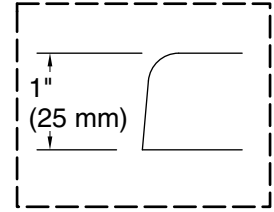

THE BOLD LOOK
OF **KOHLER**®

Underscore® Rectangle

66" x 32" Heated BubbleMassage™ air bath w/ whirlpool

K-1822-XHGH

No change in measurements if connected with drain illustrated. (K-7272)

Drop-in Rim Detail