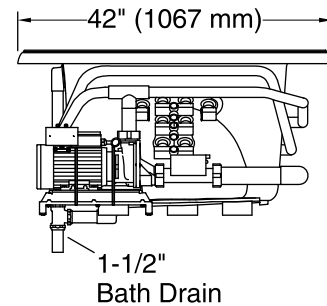

#### Color Code Description

	0	White
	96	Biscuit
	47	Almond
	NY	Dune
	G9	Sandbar

No change in measurement if connected with drain illustrated. (K-7161-AF)

 Recommended Faucet Location

Pump/Control Access  
34" (864 mm) W x 15" (381 mm) H

### Technical Information

All product dimensions are nominal.

Installation:	Drop-in
Drain location:	Center
Basin area, bottom:	41-3/4" x 27-3/16" (1060 mm x 691 mm)
Basin area, top:	60" x 30" (1524 mm x 762 mm)
Weight:	140 lbs (63.5 kg)
Minimum floor load:	44 lbs/ft <sup>2</sup> (214.8 kg/m <sup>2</sup> )
Water depth:	16" (406 mm)
Water capacity:	86 gal (325.5 L)
Cutout:	Drop-in, 70-1/2" x 40-1/2" (1791 mm x 1029 mm)
Electrical component rating:	Pump: 240 V, 11 A, 50/60 Hz, 1500 W Heater: 240 V, 50/60 Hz, 1500 W
Pump speed:	Variable