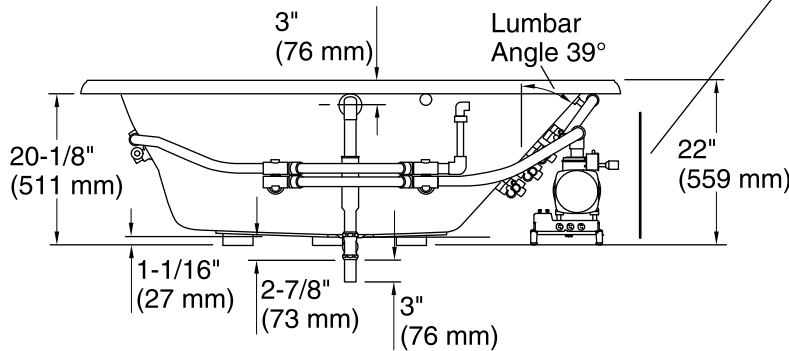

#### Color Code Description

	0	White
	96	Biscuit
	47	Almond
	NY	Dune
	G9	Sandbar

No change in measurement if connected with drain illustrated. (K-7161-AF)

 Recommended Faucet Location

Pump/Control Access  
34" (864 mm) W x 15" (381 mm) H

### Technical Information

All product dimensions are nominal.

Installation:	Drop-in
Drain location:	Center
Basin area, bottom:	41-3/4" x 27-3/16" (1060 mm x 691 mm)
Basin area, top:	60" x 30" (1524 mm x 762 mm)
Weight:	140 lbs (63.5 kg)
Minimum floor load:	44 lbs/ft <sup>2</sup> (214.8 kg/m <sup>2</sup> )
Water depth:	16" (406 mm)
Water capacity:	86 gal (325.5 L)
Cutout:	Drop-in, 70-1/2" x 40-1/2" (1791 mm x 1029 mm)
Electrical component rating:	Pump: 240 V, 11 A, 50/60 Hz, 1500 W Heater: 240 V, 50/60 Hz, 1500 W
Pump speed:	Variable