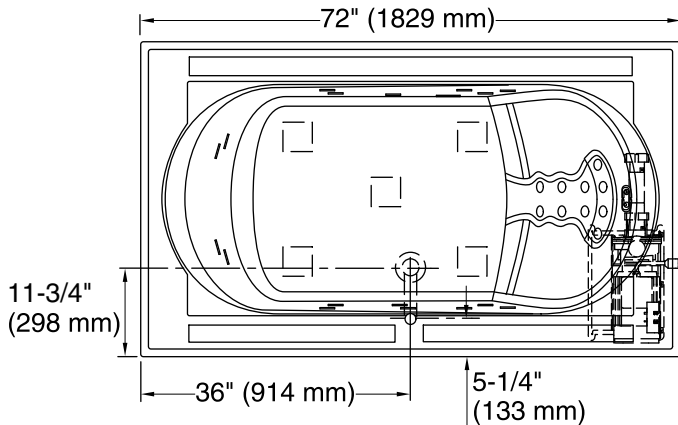

No change in measurement if connected with drain illustrated. (K-7161-AF)

Recommended Faucet Location