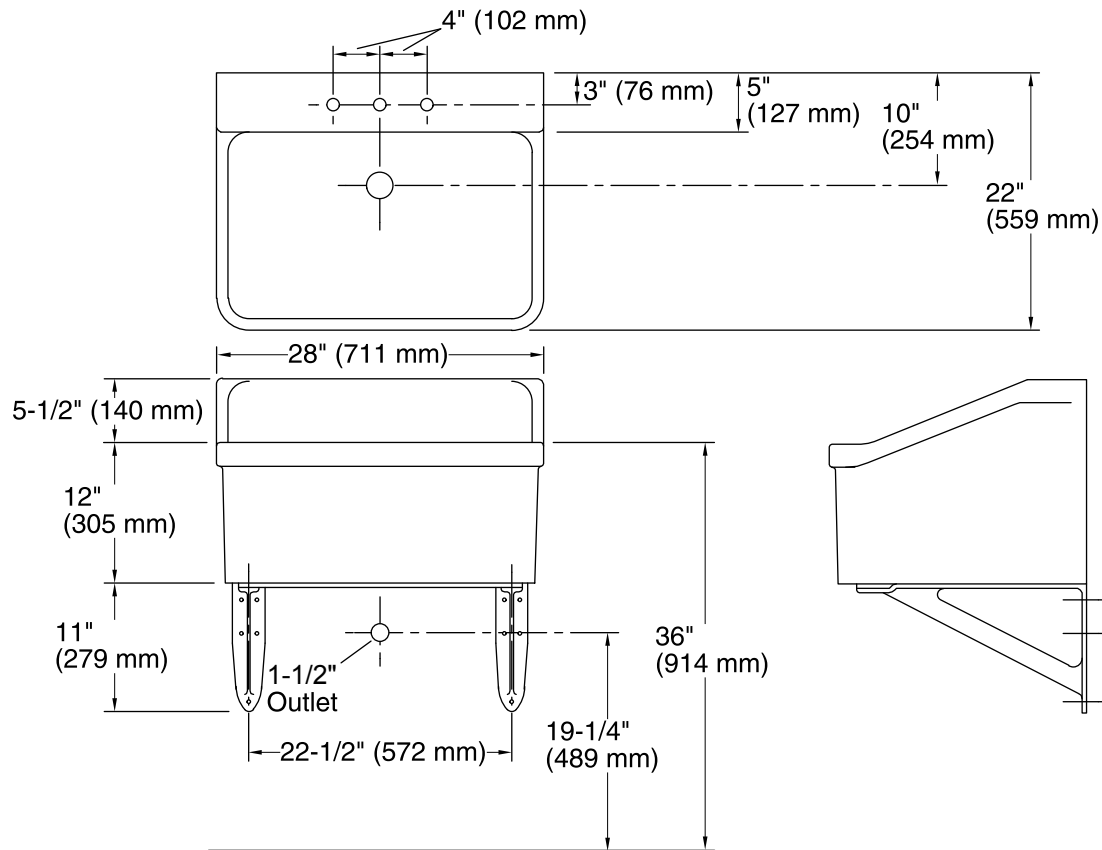

Features

- Three-hole faucet drilling through back ledge
- Constructed of vitreous china
- Premium material construction for durability and reliability
- 28" x 22"

Recommended Products/Accessories

K-1814-P Wall-Mount Sink Brackets
K-8820 Sink Drain and Strainer

Color tiles intended for reference only.

Color	Code	Description
-------	------	-------------

	0	White
--	---	-------

Technical Information

All product dimensions are nominal.

- Bowl configuration: Single
- Installation: Top-mount
- Bowl area (Only): Length: 26" (660 mm)
Width: 16" (406 mm)
Water depth: 11-1/8" (283 mm)
- Number of deck holes: 3
- Faucet hole spacing: 8" (203 mm)
- Faucet hole(s): 1-3/8" (35 mm)
- Drain hole: 2-1/4" (57 mm)