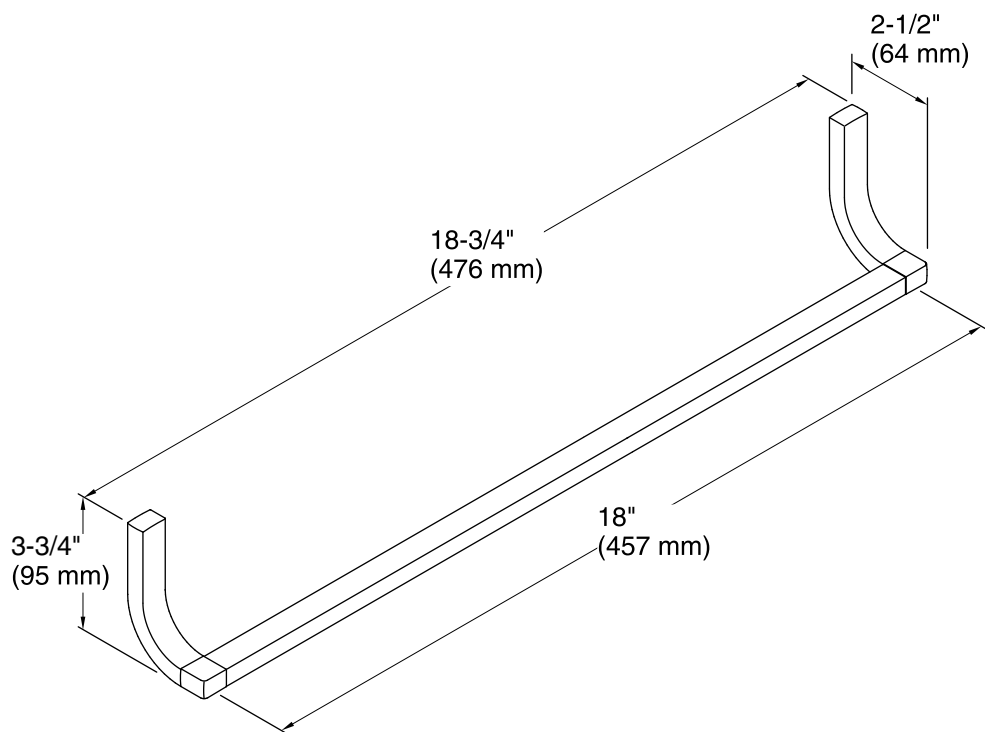

**Loure™**  
18" Single Towel Bar  
**K-11580**

**Features**

- Premium metal construction for durability.
- KOHLER finishes resist corrosion and tarnish.
- Coordinates with Loure faucets and accessories.

## Technical Information

All product dimensions are nominal.

Material: Metal