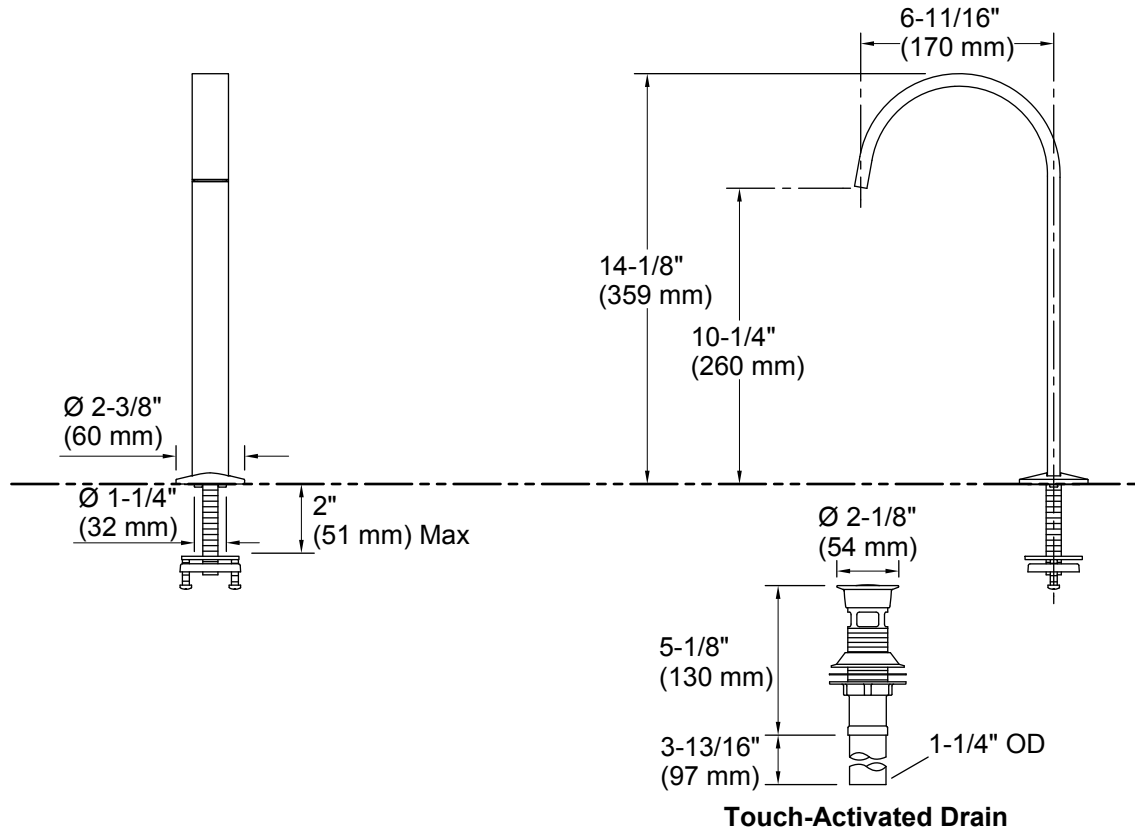

Features

- 6-11/16" (170 mm) spout reach.
- Tall Ribbon Spout.
- 1.2 gal/min (4.5 l/min) maximum flow rate [max at 60 psi (4.14 bar)].
- Coordinate with your choice of Components widespread lavatory handles for a personalized design.
- Includes metal touch-activated drain with 1-1/4" tailpiece.
- Ideal for vessel applications.
- Coordinates with Components faucets, accessories, and showering components to complete your bathroom.

Material

- Premium Metal Construction.
- KOHLER finishes resist corrosion and tarnishing.

Installation

- For 8" (203 mm) or 16" (406 mm) centers.
- Widespread or Remote Valve.

Required Accessories

- K-77974-4 Widespread Bathroom Sink Faucet Handles
- **or**
- K-77974-8 Widespread Bathroom Sink Faucet Handles
- **or**
- K-77974-9 Widespread Bathroom Sink Faucet Handles
- **or**
- K-77963-8A Remote Valve Bathroom Sink Faucet Handle

Technical Information

All product dimensions are nominal.

Faucet:

Flow rate: 1.2 gal/min (4.5 l/min)

Pressure: 60 psi (4.1 bar)

Spout:

Spout reach: $6\text{-}11/16\text{''}$ (170 mm)

Notes