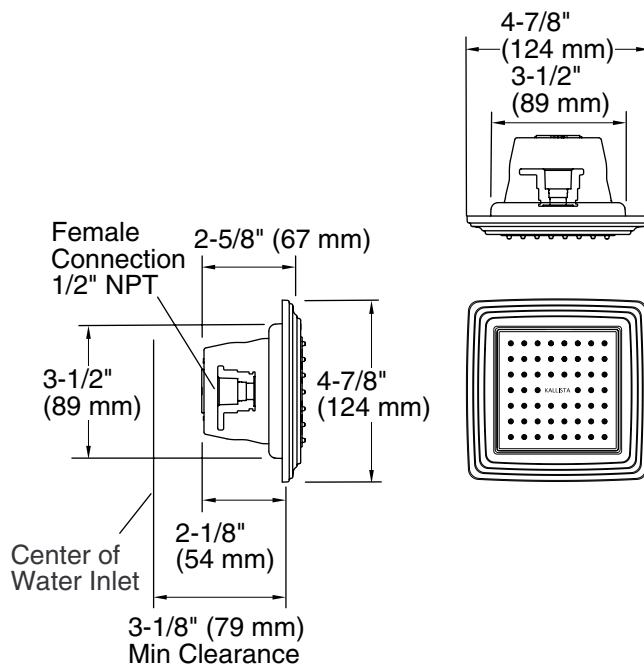

FEATURES

- Low profile design
- Sprayface resists hard water build-up and is easy to clean
- Adjustable pivoting sprayface
- 2.5 g/min (9.5 l/min) flow rate
- 54 spray nozzles provide a soothing water experience
- 1/2" NPT connections
- Foundational design coordinates with multiple modern or traditional suites and room decor
- Complements Kallista faucets and fixtures

CODES/STANDARDS APPLICABLE

P22077, P22079

Specified model meets or exceeds the following:

- ASME A112.18.1/CSA B125.1

P22077

P22079

SPECIFIED MODEL

Model	Description	Finishes		
		<input type="checkbox"/> CP Polished Chrome	<input type="checkbox"/> AD Nickel Silver	<input type="checkbox"/> AG Brushed Nickel
P22077-00	Traditional Square Body Spray	<input type="checkbox"/> SA Antique Silver	<input type="checkbox"/> W6 Weathered Bronze	<input type="checkbox"/> 24K Polished Gold
P22079-00	Modern Square Body Spray	<input type="checkbox"/> CP Polished Chrome	<input type="checkbox"/> AD Nickel Silver	<input type="checkbox"/> AG Brushed Nickel
		<input type="checkbox"/> GN Gunmetal	<input type="checkbox"/> W7 Black Nickel	<input type="checkbox"/> LB Bronze