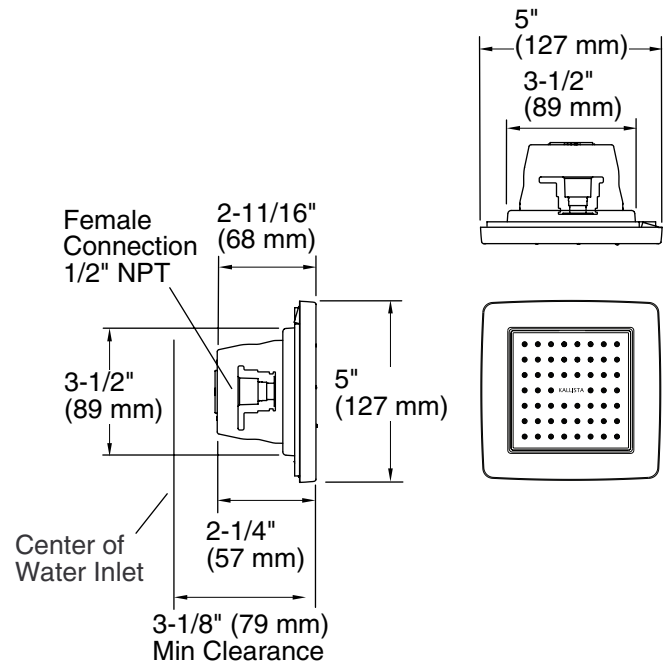

FEATURES

- Low profile design
- Sprayface resists hard water build-up and is easy to clean
- Adjustable pivoting sprayface
- 2.5 g/min (9.5 l/min) flow rate
- 54 spray nozzles provide a soothing water experience
- 1/2" NPT connections
- Foundational design coordinates with multiple modern or traditional suites and room decor
- Complements Kallista faucets and fixtures

CODES/STANDARDS APPLICABLE

P22077, P22079

Specified model meets or exceeds the following:

- ASME A112.18.1/CSA B125.1

P22077

P22079

SPECIFIED MODEL

Model	Description	Finishes		
		<input type="checkbox"/> CP Polished Chrome	<input type="checkbox"/> AD Nickel Silver	<input type="checkbox"/> AG Brushed Nickel
P22077-00	Traditional Square Body Spray	<input type="checkbox"/> SA Antique Silver	<input type="checkbox"/> W6 Weathered Bronze	<input type="checkbox"/> 24K Polished Gold
P22079-00	Modern Square Body Spray	<input type="checkbox"/> CP Polished Chrome	<input type="checkbox"/> AD Nickel Silver	<input type="checkbox"/> AG Brushed Nickel
		<input type="checkbox"/> GN Gunmetal	<input type="checkbox"/> W7 Black Nickel	<input type="checkbox"/> LB Bronze