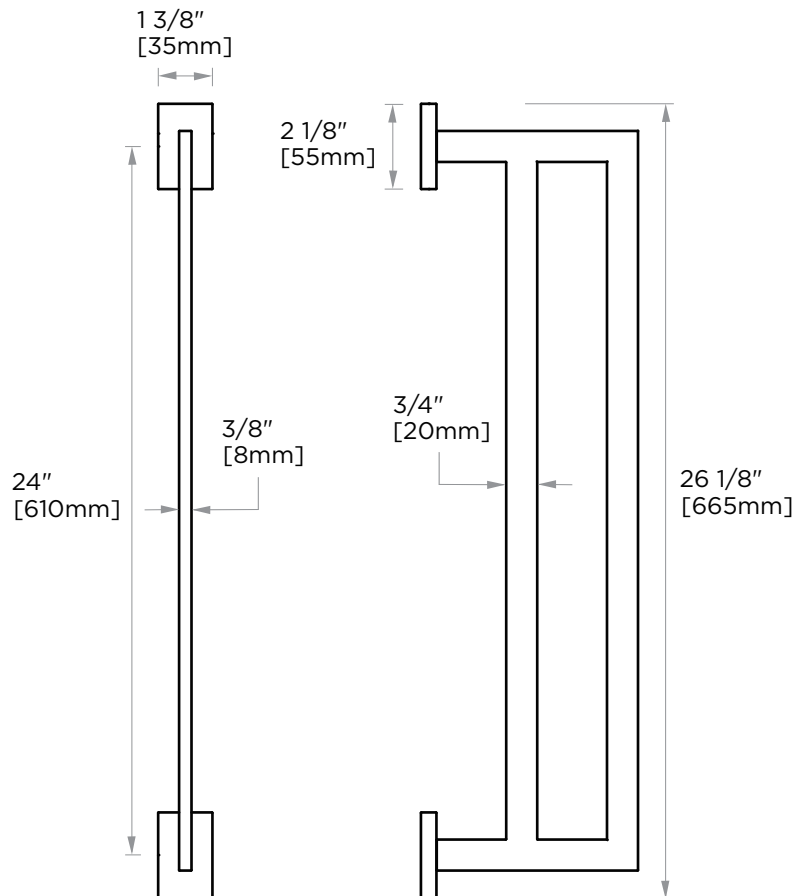

VIENNA COLLECTION DOUBLE TOWEL BAR 24" 480242

PRODUCT NAME: DOUBLE TOWEL
BAR 24"

PRODUCT CODE: 480242

MATERIAL: All-brass construction

KEY FEATURES: Contemporary design.
Straight lines with a sleek
silhouette.

NOTE: Dimensions and specifications are subject to change without notice.