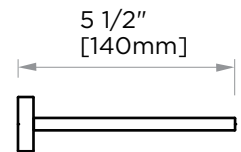

VIENNA COLLECTION DOUBLE TOWEL BAR 24" 480242

PRODUCT NAME: DOUBLE TOWEL
BAR 24"

PRODUCT CODE: 480242

MATERIAL: All-brass construction

KEY FEATURES: Contemporary design.
Straight lines with a sleek
silhouette.

NOTE: Dimensions and specifications are subject to change without notice.