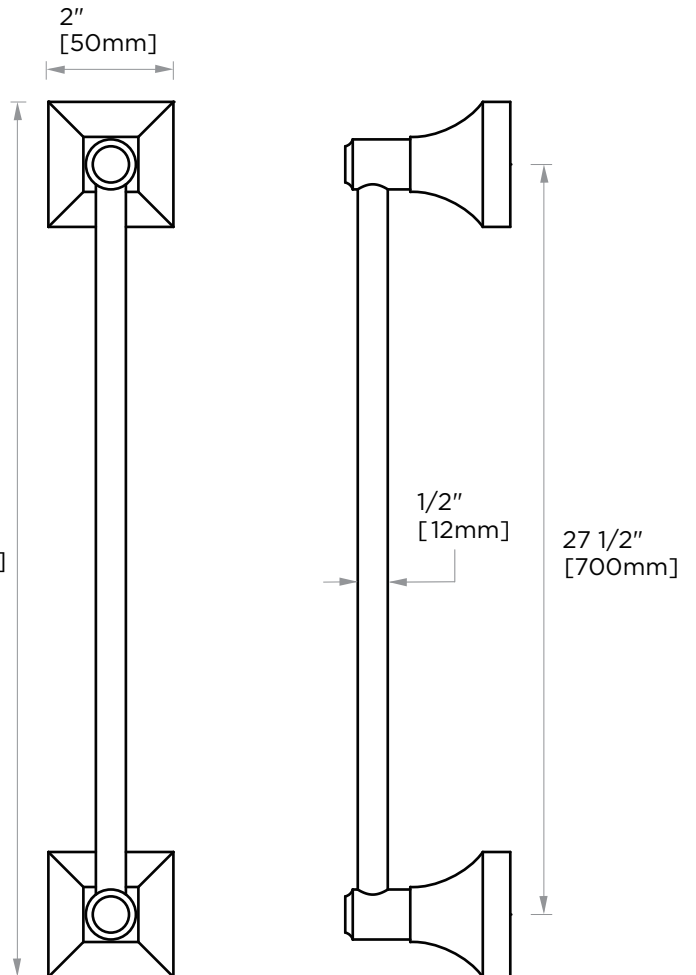

GLASGOW COLLECTION
TOWEL BAR 30"
390300

PRODUCT NAME: TOWEL BAR 30"

PRODUCT CODE: 390300

MATERIAL: All-brass construction

KEY FEATURES: Contemporary design.
With bell-shaped anchors
and tubular elements.

STOCKED FINISHES:

- Polished Chrome (99)
- Brushed Nickel (81)
- Polished Nickel (68)

29 1/2" [750mm]

SPECIAL FINISHES AVAILABLE: 26 options available.
Please see our website for
full list samples

WARRANTY:
Lifetime Limited (Residential Use)
One Year (Commercial Use)

NOTE: Dimensions and specifications are subject to change without notice.