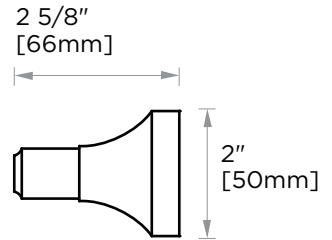

GLASGOW COLLECTION
TOWEL BAR 30"
390300

PRODUCT NAME: TOWEL BAR 30"

PRODUCT CODE: 390300

MATERIAL: All-brass construction

KEY FEATURES: Contemporary design.
With bell-shaped anchors
and tubular elements.

STOCKED FINISHES:

NOTE: Dimensions and specifications are subject to change without notice.