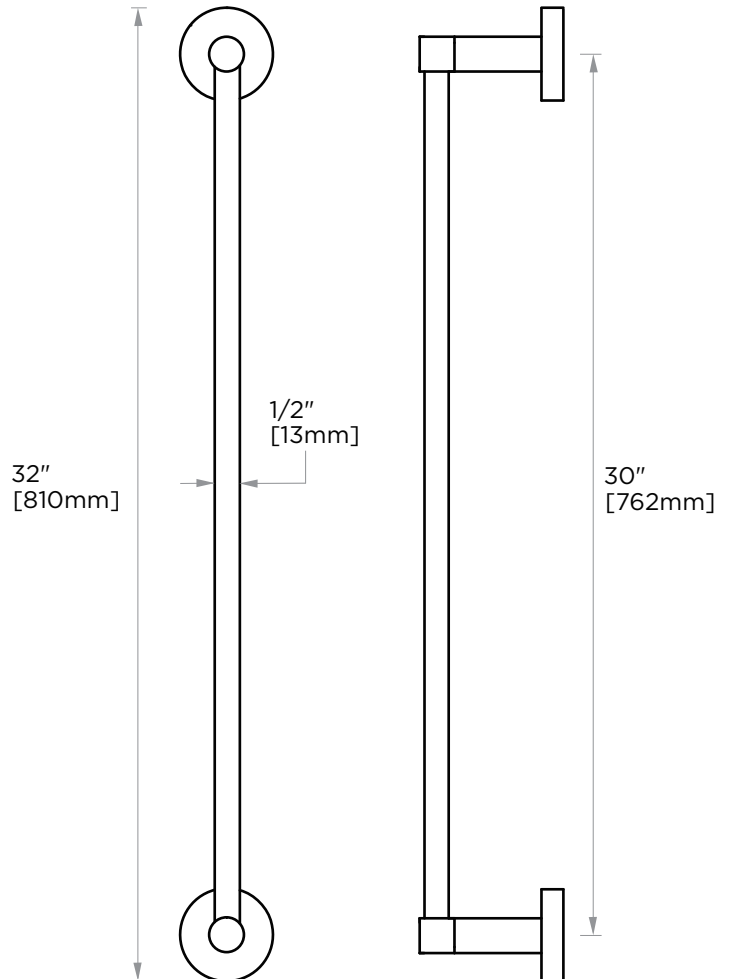

WARRANTY:

Lifetime Limited (Residential Use)
One Year (Commercial Use)

NOTE: Dimensions and specifications are subject to change without notice.