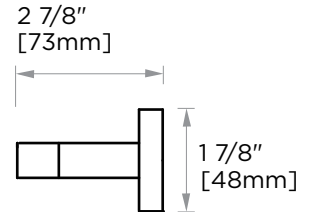

CIRCO COLLECTION
TOWEL BAR 30"
365300

PRODUCT NAME: TOWEL BAR 30"

PRODUCT CODE: 365300

MATERIAL: All-brass construction

KEY FEATURES: Transitional design.
Round and straight lines

STOCKED FINISHES:

- Polished Chrome (99)
- Brushed Nickel (81)
- Polished Nickel (68)
- Matte Black (48)