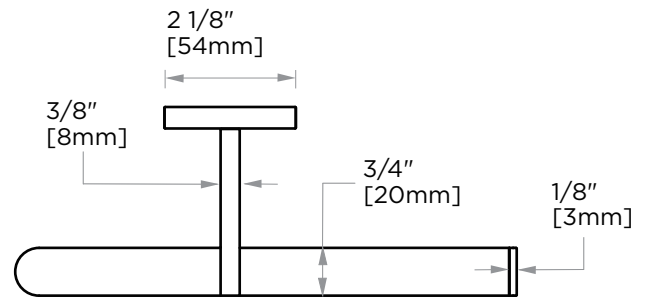

NOTE: Dimensions and specifications are subject to change without notice.