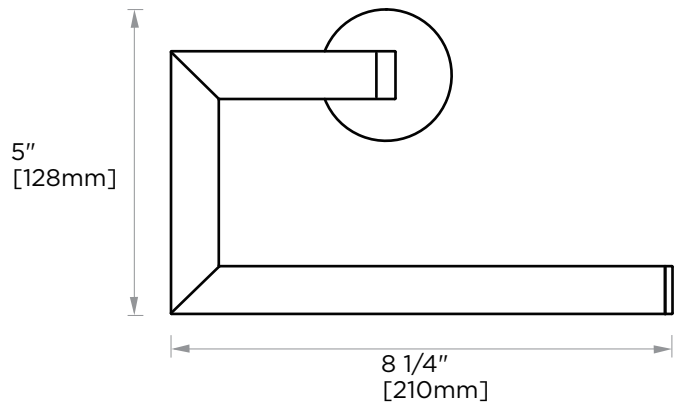

**FRANKFURT
COLLECTION
TOWEL RING
313465**

PRODUCT NAME: TOWEL RING

PRODUCT CODE: 313465

MATERIAL: All-brass construction

KEY FEATURES: Transitional design.
Round and straight lines

STOCKED FINISHES:

- Polished Chrome (99)
- Brushed Nickel (81)
- Polished Nickel (68)
- Matte Black (48)