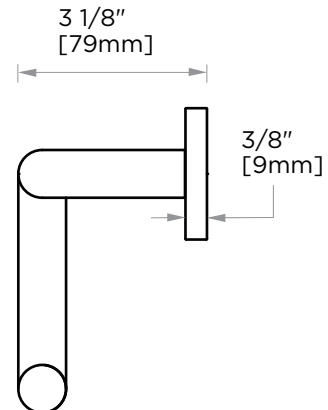

NOTE: Dimensions and specifications are subject to change without notice.