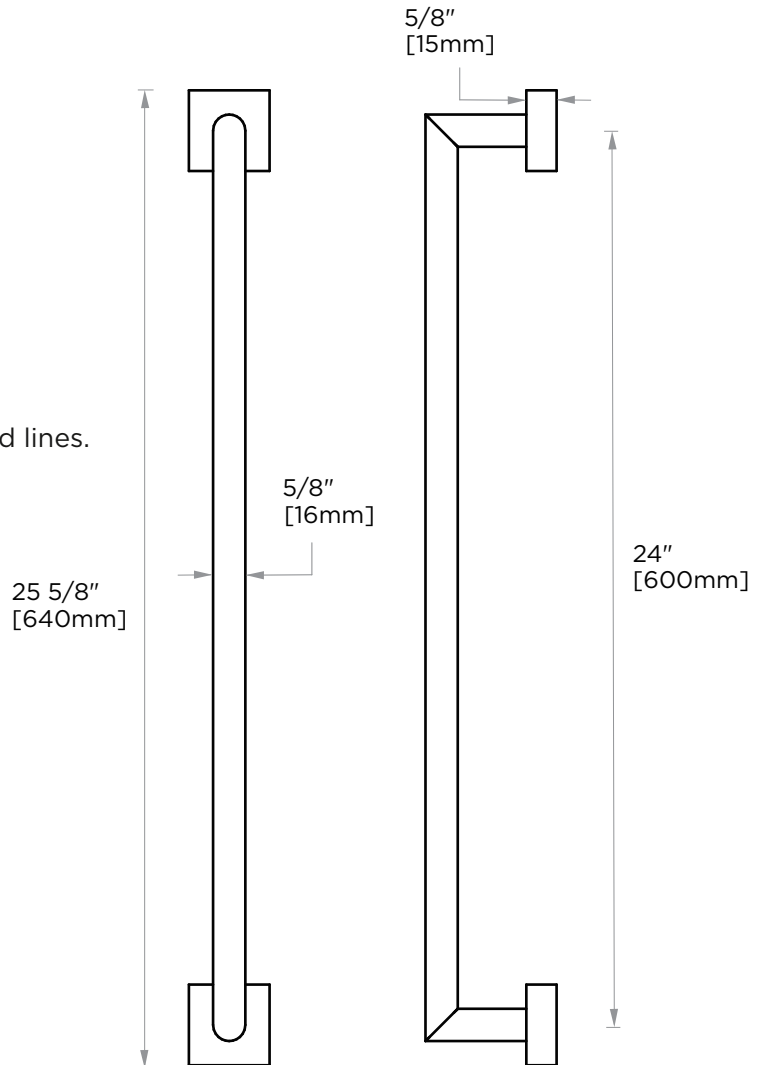

PRODUCT NAME: TOWEL BAR 24"

PRODUCT CODE: 262240

MATERIAL: All-brass construction

KEY FEATURES: Contemporary design.
Simple and straight forward lines.
Strong linear silhouette.

STOCKED FINISHES:

- Polished Chrome (99)
- Brushed Nickel (81)
- Polished Nickel (68)
- Matte Black (48)

SPECIAL FINISHES AVAILABLE: 26 options available.
Please see our website for full list samples

WARRANTY:
Lifetime Limited (Residential Use)
One Year (Commercial Use)