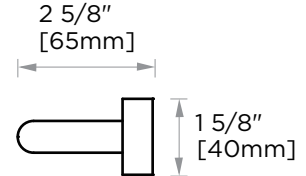

**MADRID COLLECTION**  
**TOWEL BAR 24"**  
262240

**PRODUCT NAME:** TOWEL BAR 24"

**PRODUCT CODE:** 262240

**MATERIAL:** All-brass construction

**KEY FEATURES:** Contemporary design.  
Simple and straight forward lines.  
Strong linear silhouette.