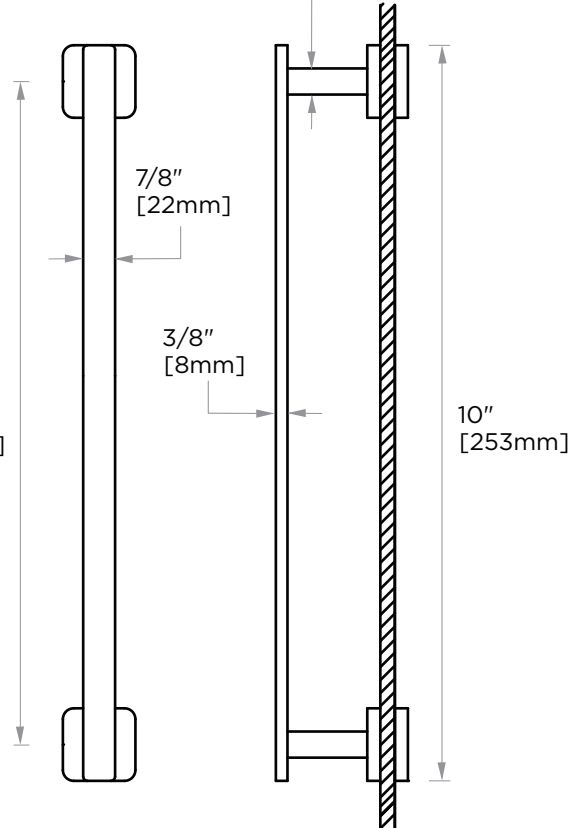

## MILAN COLLECTION SINGLE SHOWER DOOR HANDLE 2547508

**PRODUCT NAME:** SINGLE SHOWER DOOR HANDLE

**PRODUCT CODE:** 2547508

**MATERIAL:** All-brass construction

**KEY FEATURES:** Contemporary design. Clean linear statement combined with engineered curves.

8" [203mm]

NOTE: Dimensions and specifications are subject to change without notice.

### HANDLES INFO

Components Included		
①	Handle	X1
②	Set Screw M6	X2
③	Fixing Bracket	X2
④	Rubber Gasket	X4

Mounting Kits Included		
	X1	Allen Key

### GLASS INFO

Glass Hole C-C Distance		
A	8"/203mm	8" Shower Door Handle
	12"/305mm	12" Shower Door Handle
	18"/457mm	18" Shower Door Handle
	24"/610mm	24" Shower Door Handle
B	1/2"(12mm)	Glass Hole Diameter
C	6-12mm	Glass Thickness