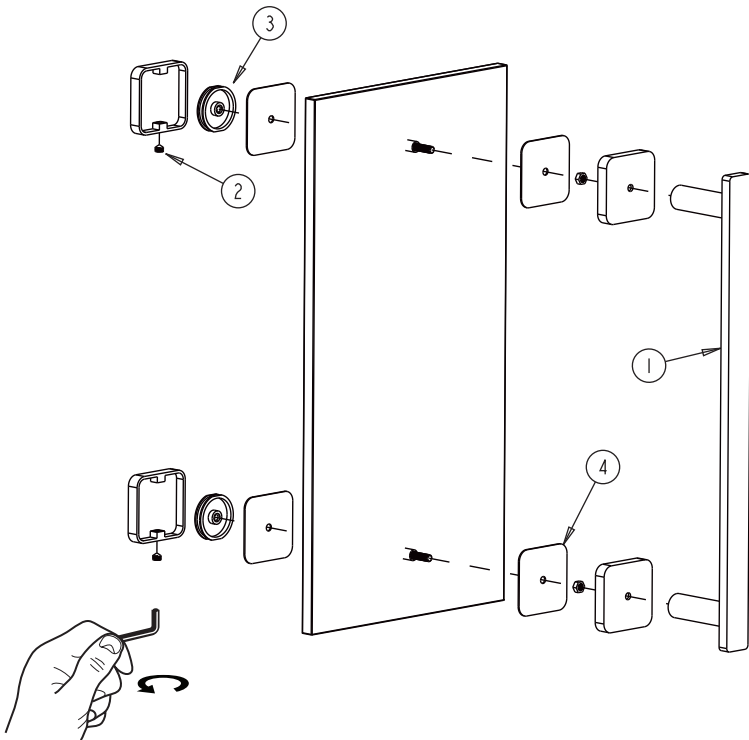

## MILAN COLLECTION SINGLE SHOWER DOOR HANDLE 2547508

**PRODUCT NAME:** SINGLE SHOWER DOOR HANDLE

**PRODUCT CODE:** 2547508

**MATERIAL:** All-brass construction

**KEY FEATURES:** Contemporary design. Clean linear statement combined with engineered curves.

8" [203mm]

NOTE: Dimensions and specifications are subject to change without notice.

### HANDLES INFO

Components Included		
①	Handle	X1
②	Set Screw M6	X2
③	Fixing Bracket	X2
④	Rubber Gasket	X4

Mounting Kits Included		
	X1	Allen Key

### GLASS INFO

Glass Hole C-C Distance		
A	8"/203mm	8" Shower Door Handle
	12"/305mm	12" Shower Door Handle
	18"/457mm	18" Shower Door Handle
	24"/610mm	24" Shower Door Handle
B	1/2"(12mm)	Glass Hole Diameter
C	6-12mm	Glass Thickness