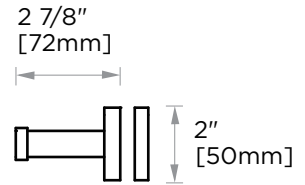

## MILAN COLLECTION SINGLE SHOWER DOOR HANDLE 2547508

**PRODUCT NAME:** SINGLE SHOWER DOOR HANDLE

**PRODUCT CODE:** 2547508

**MATERIAL:** All-brass construction

**KEY FEATURES:** Contemporary design. Clean linear statement combined with engineered curves.

8" [203mm]

NOTE: Dimensions and specifications are subject to change without notice.

### GLASS INFO

Glass Hole C-C Distance		
A	8"/203mm	8" Shower Door Handle
	12"/305mm	12" Shower Door Handle
	18"/457mm	18" Shower Door Handle
	24"/610mm	24" Shower Door Handle
B	1/2"(12mm)	Glass Hole Diameter
C	6-12mm	Glass Thickness