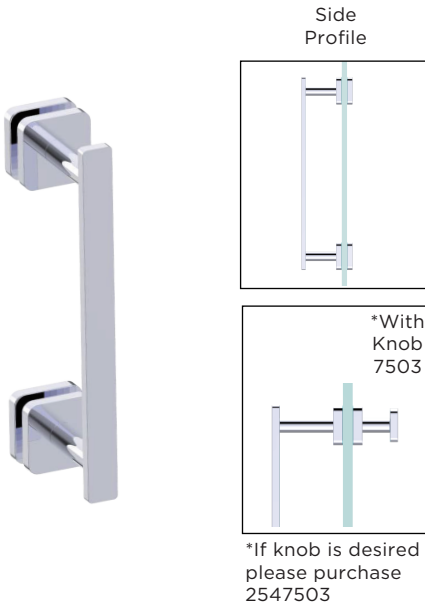

## MILAN COLLECTION SINGLE SHOWER DOOR HANDLE 2547508

**PRODUCT NAME:** SINGLE SHOWER DOOR HANDLE

**PRODUCT CODE:** 2547508

**MATERIAL:** All-brass construction

**KEY FEATURES:** Contemporary design. Clean linear statement combined with engineered curves.

8" [203mm]

NOTE: Dimensions and specifications are subject to change without notice.

### HANDLES INFO

Components Included		
①	Handle	X1
②	Set Screw M6	X2
③	Fixing Bracket	X2
④	Rubber Gasket	X4

Mounting Kits Included		
	X1	Allen Key

### GLASS INFO

Glass Hole C-C Distance		
A	8"/203mm	8" Shower Door Handle
	12"/305mm	12" Shower Door Handle
	18"/457mm	18" Shower Door Handle
	24"/610mm	24" Shower Door Handle
B	1/2"(12mm)	Glass Hole Diameter
C	6-12mm	Glass Thickness