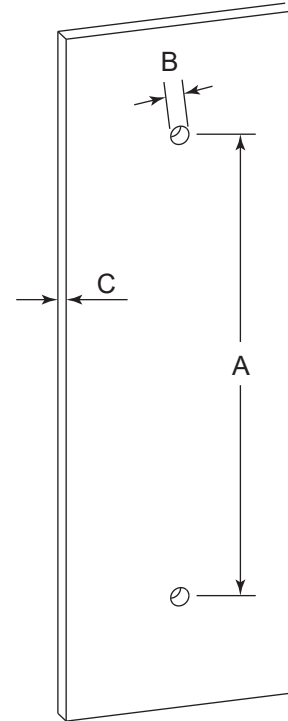

## MILAN COLLECTION SINGLE SHOWER DOOR HANDLE 2547508

**PRODUCT NAME:** SINGLE SHOWER DOOR HANDLE

**PRODUCT CODE:** 2547508

**MATERIAL:** All-brass construction

**KEY FEATURES:** Contemporary design. Clean linear statement combined with engineered curves.

8" [203mm]

NOTE: Dimensions and specifications are subject to change without notice.

### HANDLES INFO

Components Included		
①	Handle	X1
②	Set Screw M6	X2
③	Fixing Bracket	X2
④	Rubber Gasket	X4

Mounting Kits Included		
	X1	Allen Key

### GLASS INFO

Glass Hole C-C Distance		
A	8"/203mm	8" Shower Door Handle
	12"/305mm	12" Shower Door Handle
	18"/457mm	18" Shower Door Handle
	24"/610mm	24" Shower Door Handle
B	1/2"(12mm)	Glass Hole Diameter
C	6-12mm	Glass Thickness