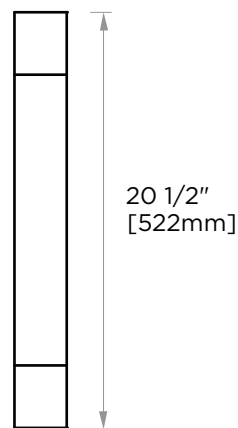

## LONDON COLLECTION CABINET PULL 20" 248720

**PRODUCT NAME:** CABINET PULL 20"

**PRODUCT CODE:** 248720

**MATERIAL:** All-brass construction

**KEY FEATURES:** Contemporary design.  
Sleek rectangular shapes offset  
by strong squared anchors.