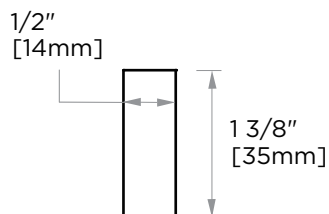

## LONDON COLLECTION CABINET PULL 20" 248720

**PRODUCT NAME:** CABINET PULL 20"

**PRODUCT CODE:** 248720

**MATERIAL:** All-brass construction

**KEY FEATURES:** Contemporary design.  
Sleek rectangular shapes offset  
by strong squared anchors.