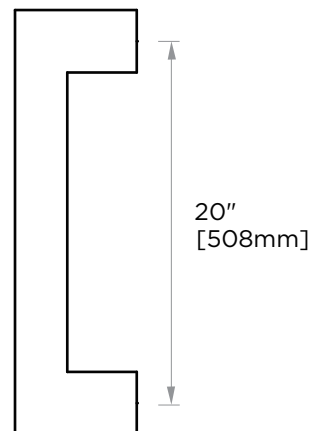

## LONDON COLLECTION CABINET PULL 20" 248720

**PRODUCT NAME:** CABINET PULL 20"

**PRODUCT CODE:** 248720

**MATERIAL:** All-brass construction

**KEY FEATURES:** Contemporary design.  
Sleek rectangular shapes offset  
by strong squared anchors.