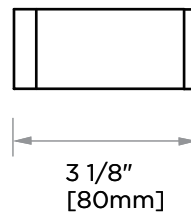

WARRANTY:

Lifetime Limited (Residential Use)
One Year (Commercial Use)

NOTE: Dimensions and specifications are subject to change without notice.