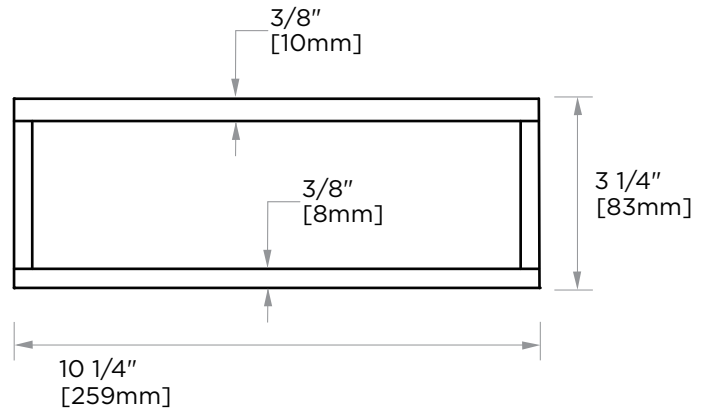

BERLIN COLLECTION TOWEL RING 232460

PRODUCT NAME: TOWEL RING

PRODUCT CODE: 232460

MATERIAL: All-brass construction

KEY FEATURES: Contemporary design with solid bold rectangular geometry.

STOCKED FINISHES:

- Polished Chrome (99)
- Brushed Nickel (81)
- Polished Nickel (68)
- Matte Black (48)
- Brushed Brass (78)