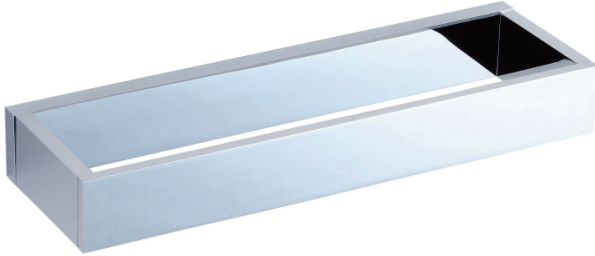

BERLIN COLLECTION TOWEL RING 232460

PRODUCT NAME: TOWEL RING

PRODUCT CODE: 232460

MATERIAL: All-brass construction

KEY FEATURES: Contemporary design with solid bold rectangular geometry.

STOCKED FINISHES:

- Polished Chrome (99)
- Brushed Nickel (81)
- Polished Nickel (68)
- Matte Black (48)
- Brushed Brass (78)