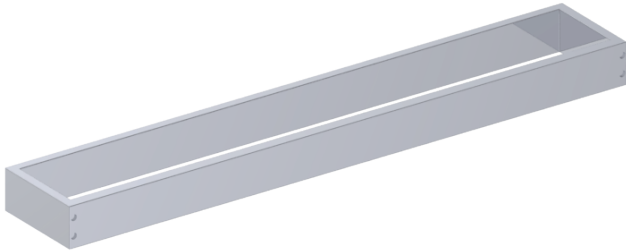

**BERLIN COLLECTION**  
**SOLID BACK TOWEL**  
**BAR 18"**  
232180SB

**PRODUCT NAME:** SOLID BACK TOWEL BAR 18"

**PRODUCT CODE:** 232180SB

**MATERIAL:** All-brass construction

**KEY FEATURES:** Contemporary design with solid bold rectangular geometry.