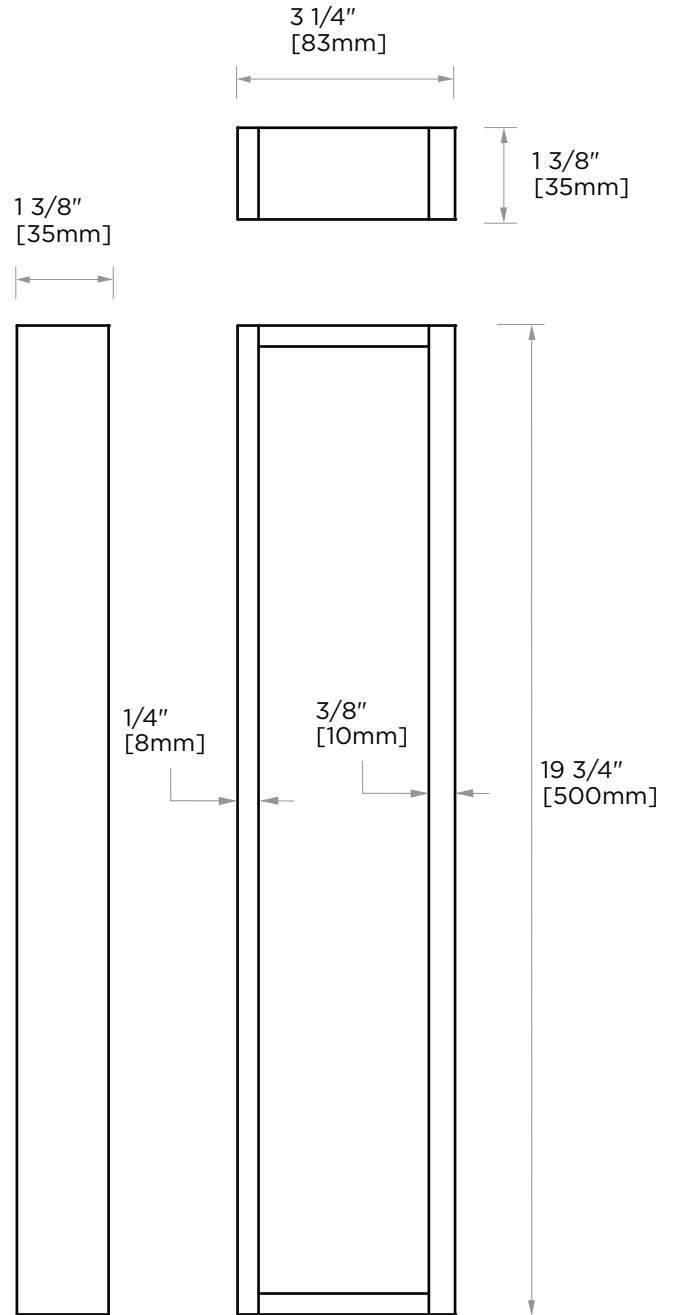

**BERLIN COLLECTION**  
**SOLID BACK TOWEL**  
**BAR 18"**  
232180SB

**PRODUCT NAME:** SOLID BACK TOWEL BAR 18"

**PRODUCT CODE:** 232180SB

**MATERIAL:** All-brass construction

**KEY FEATURES:** Contemporary design with solid bold rectangular geometry.

NOTE: Dimensions and specifications are subject to change without notice.