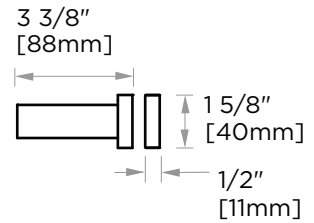

## OSLO COLLECTION SINGLE SHOWER DOOR HANDLE 12"

1447512

**PRODUCT NAME:** SINGLE SHOWER DOOR HANDLE 12"

**PRODUCT CODE:** 1447512

**MATERIAL:** All-brass construction

**KEY FEATURES:** Contemporary design. Round minimalist look.

### GLASS INFO

Glass Hole C-C Distance		
A	6"/152mm	6" Shower Door Handle
	8"/203mm	8" Shower Door Handle
	12"/305mm	12" Shower Door Handle
	18"/457mm	18" Shower Door Handle
	24"/610mm	24" Shower Door Handle
B	1/2" (12mm)	Glass Hole Diameter
C	6-12mm	Glass Thickness