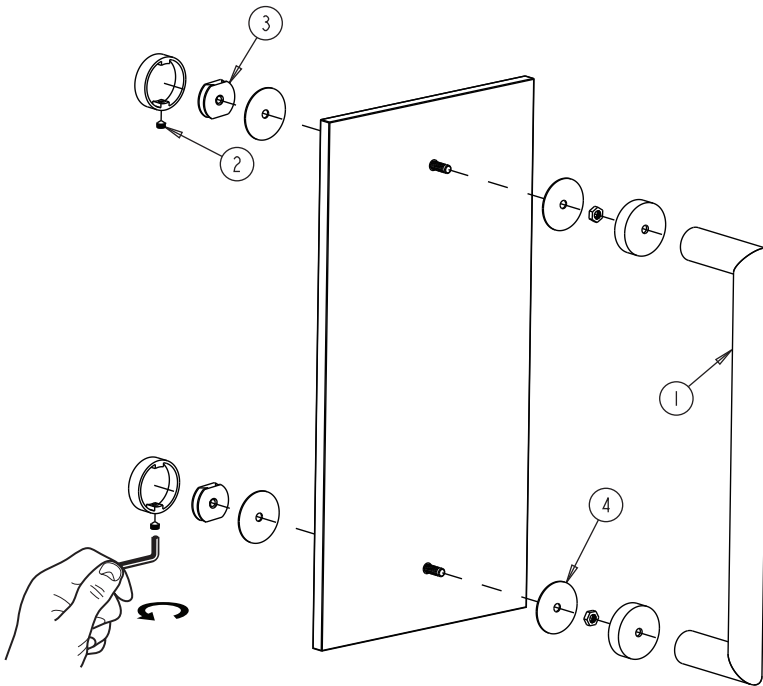

## OSLO COLLECTION SINGLE SHOWER DOOR HANDLE 12"

1447512

**PRODUCT NAME:** SINGLE SHOWER DOOR HANDLE 12"

**PRODUCT CODE:** 1447512

**MATERIAL:** All-brass construction

**KEY FEATURES:** Contemporary design. Round minimalist look.

### HANDLES INFO

Components Included		
①	Handle	X1
②	Set Screw M6	X2
③	Fixing Bracket	X2
④	Rubber Gasket	X4

### GLASS INFO

Glass Hole C-C Distance		
A	6"/152mm	6" Shower Door Handle
	8"/203mm	8" Shower Door Handle
	12"/305mm	12" Shower Door Handle
	18"/457mm	18" Shower Door Handle
	24"/610mm	24" Shower Door Handle
B	1/2" (12mm)	Glass Hole Diameter
C	6-12mm	Glass Thickness