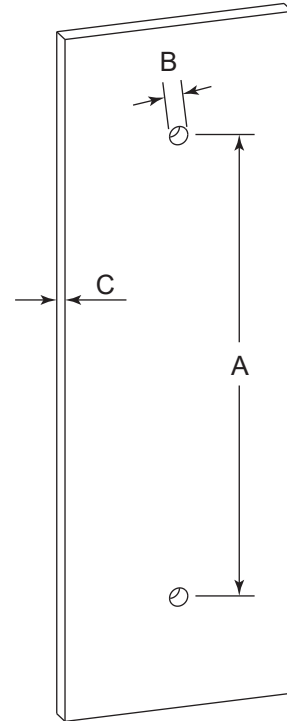

## OSLO COLLECTION SINGLE SHOWER DOOR HANDLE 12"

1447512

**PRODUCT NAME:** SINGLE SHOWER DOOR HANDLE 12"

**PRODUCT CODE:** 1447512

**MATERIAL:** All-brass construction

**KEY FEATURES:** Contemporary design. Round minimalist look.

NOTE: Dimensions and specifications are subject to change without notice.

### HANDLES INFO

Components Included		
①	Handle	X1
②	Set Screw M6	X2
③	Fixing Bracket	X2
④	Rubber Gasket	X4

### GLASS INFO

Glass Hole C-C Distance		
A	6"/152mm	6" Shower Door Handle
	8"/203mm	8" Shower Door Handle
	12"/305mm	12" Shower Door Handle
	18"/457mm	18" Shower Door Handle
	24"/610mm	24" Shower Door Handle
B	1/2" (12mm)	Glass Hole Diameter
C	6-12mm	Glass Thickness