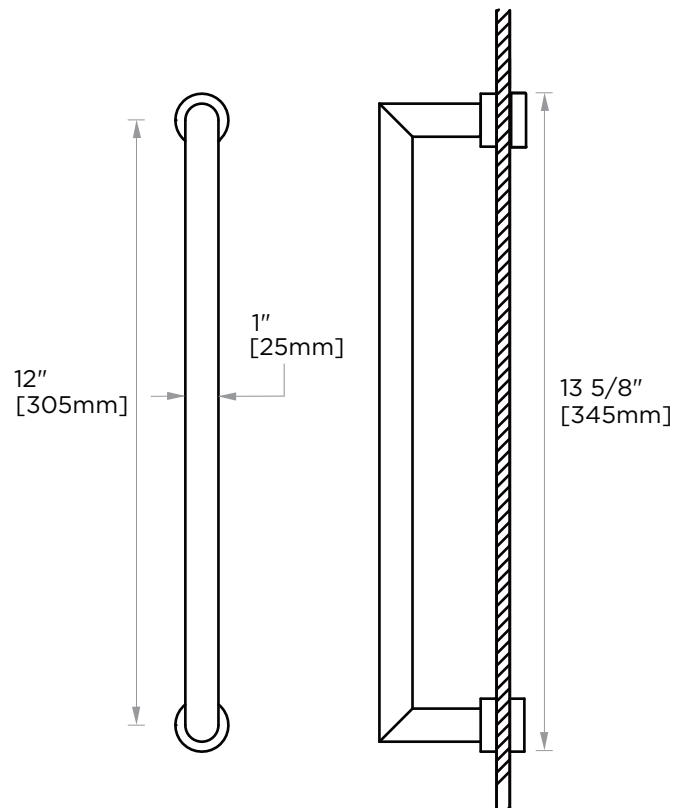

## OSLO COLLECTION SINGLE SHOWER DOOR HANDLE 12"

1447512

**PRODUCT NAME:** SINGLE SHOWER DOOR HANDLE 12"

**PRODUCT CODE:** 1447512

**MATERIAL:** All-brass construction

**KEY FEATURES:** Contemporary design. Round minimalist look.

NOTE: Dimensions and specifications are subject to change without notice.

### HANDLES INFO

Components Included		
①	Handle	X1
②	Set Screw M6	X2
③	Fixing Bracket	X2
④	Rubber Gasket	X4

### GLASS INFO

Glass Hole C-C Distance		
A	6"/152mm	6" Shower Door Handle
	8"/203mm	8" Shower Door Handle
	12"/305mm	12" Shower Door Handle
	18"/457mm	18" Shower Door Handle
	24"/610mm	24" Shower Door Handle
B	1/2" (12mm)	Glass Hole Diameter
C	6-12mm	Glass Thickness