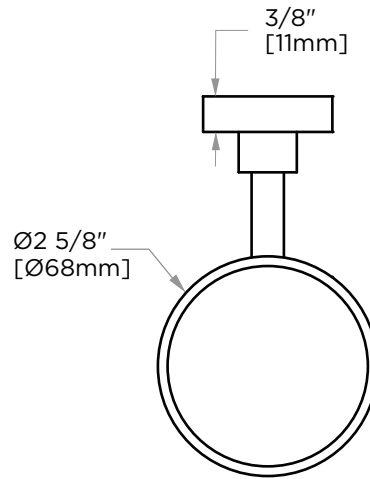

OSLO COLLECTION TUMBLER WITH HOLDER 144650

PRODUCT NAME: TUMBLER WITH HOLDER

PRODUCT CODE: 144650

MATERIAL: All-brass construction

KEY FEATURES: Contemporary design.
Round minimalist look.

STOCKED FINISHES:

NOTE: Dimensions and specifications are subject to change without notice.