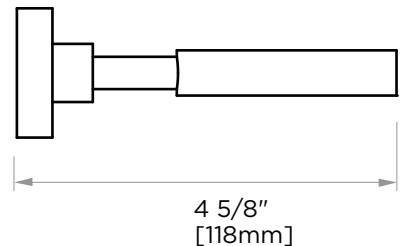

OSLO COLLECTION TUMBLER WITH HOLDER 144650

PRODUCT NAME: TUMBLER WITH HOLDER

PRODUCT CODE: 144650

MATERIAL: All-brass construction

KEY FEATURES: Contemporary design.
Round minimalist look.

STOCKED FINISHES:

NOTE: Dimensions and specifications are subject to change without notice.