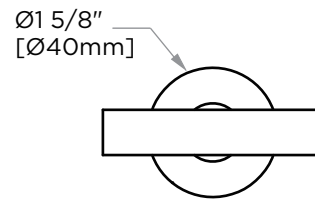

OSLO COLLECTION TUMBLER WITH HOLDER 144650

PRODUCT NAME: TUMBLER WITH HOLDER

PRODUCT CODE: 144650

MATERIAL: All-brass construction

KEY FEATURES: Contemporary design.
Round minimalist look.

STOCKED FINISHES: