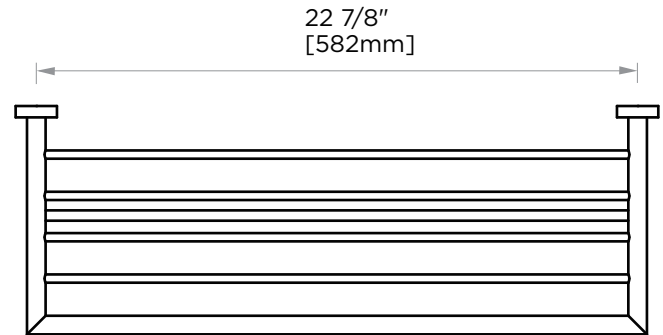

OSLO COLLECTION
TOWEL SHELF WITH
TOWEL BAR
144442

PRODUCT NAME: TOWEL SHELF WITH TOWEL BAR

PRODUCT CODE: 144442

MATERIAL: All-brass construction

KEY FEATURES: Contemporary design. Round minimalist look.

STOCKED FINISHES:

NOTE: Dimensions and specifications are subject to change without notice.