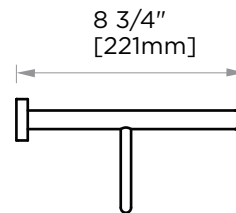

OSLO COLLECTION
TOWEL SHELF WITH
TOWEL BAR
144442

PRODUCT NAME: TOWEL SHELF WITH TOWEL BAR

PRODUCT CODE: 144442

MATERIAL: All-brass construction

KEY FEATURES: Contemporary design. Round minimalist look.

STOCKED FINISHES:

NOTE: Dimensions and specifications are subject to change without notice.