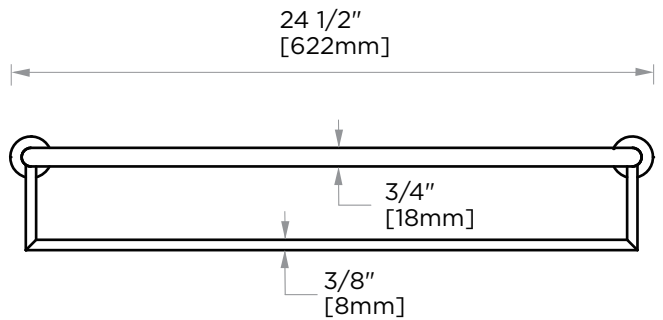

OSLO COLLECTION
TOWEL SHELF WITH
TOWEL BAR
144442

PRODUCT NAME: TOWEL SHELF WITH TOWEL BAR

PRODUCT CODE: 144442

MATERIAL: All-brass construction

KEY FEATURES: Contemporary design. Round minimalist look.

STOCKED FINISHES:

NOTE: Dimensions and specifications are subject to change without notice.