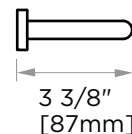

SPECIAL FINISHES AVAILABLE: 26 options available. Please see our website for full list samples