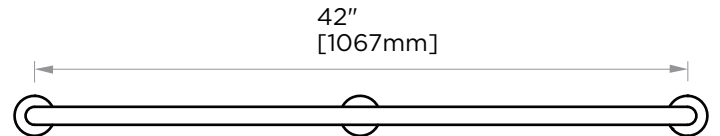

OSLO COLLECTION
TOWEL BAR 42"
144420

PRODUCT NAME: TOWEL BAR 42"

PRODUCT CODE: 144420

MATERIAL: All-brass construction

KEY FEATURES: Contemporary design.
Round minimalist look.

STOCKED FINISHES:

- Polished Chrome (99)
- Brushed Nickel (81)
- Polished Nickel (68)
- Matte Black (48)