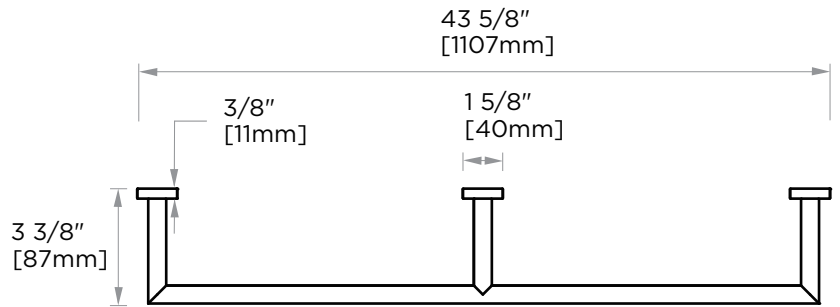

OSLO COLLECTION
TOWEL BAR 42"
144420

PRODUCT NAME: TOWEL BAR 42"

PRODUCT CODE: 144420

MATERIAL: All-brass construction

KEY FEATURES: Contemporary design.
Round minimalist look.

STOCKED FINISHES:

- Polished Chrome (99)
- Brushed Nickel (81)
- Polished Nickel (68)
- Matte Black (48)