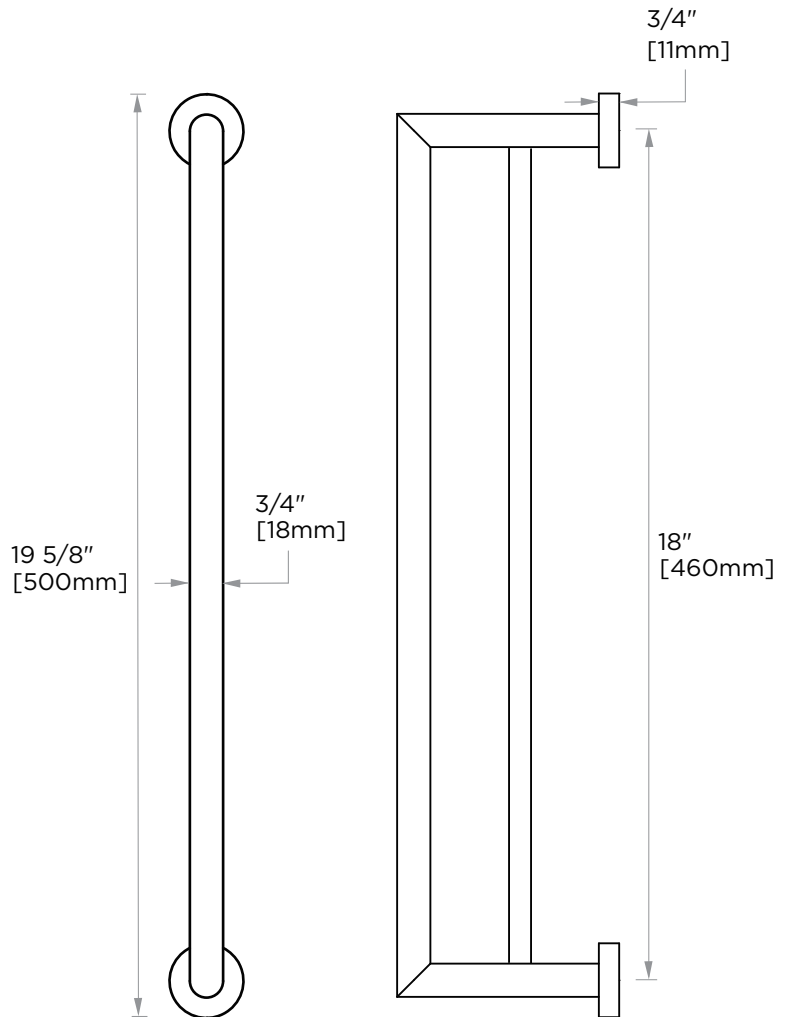

PRODUCT NAME: DOUBLE TOWEL BAR 18"

PRODUCT CODE: 144182

MATERIAL: All-brass construction

KEY FEATURES: Contemporary design.
Round minimalist look.

STOCKED FINISHES:

- Polished Chrome (99)
- Brushed Nickel (81)
- Matte Black (48)

SPECIAL FINISHES AVAILABLE: 26 options available.
Please see our website for full list samples

WARRANTY:
Lifetime Limited (Residential Use)
One Year (Commercial Use)