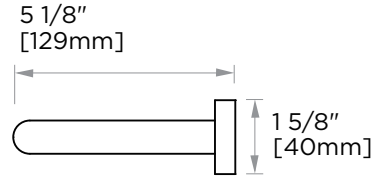

OSLO COLLECTION
DOUBLE TOWEL BAR
144182

PRODUCT NAME: DOUBLE TOWEL BAR 18"

PRODUCT CODE: 144182

MATERIAL: All-brass construction

KEY FEATURES: Contemporary design.
Round minimalist look.

STOCKED FINISHES:

- Polished Chrome (99)
- Brushed Nickel (81)
- Matte Black (48)