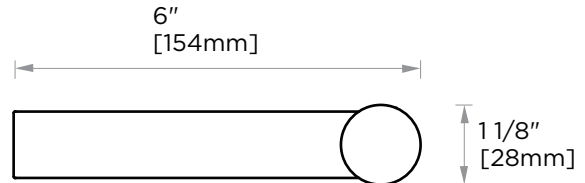

PORTO COLLECTION TISSUE HOLDER 137151L

PRODUCT NAME: TISSUE HODLER

PRODUCT CODE: 137151L

MATERIAL: All-brass construction

KEY FEATURES: Contemporary design.
Round and linear geometries.
Sleek modern aesthetic.

STOCKED FINISHES:

- Polished Chrome (99)
- Brushed Nickel (81)
- Polished Nickel (68)
- Matte Black (48)

SPECIAL FINISHES AVAILABLE: 26 options available.
Please see our website for full list samples