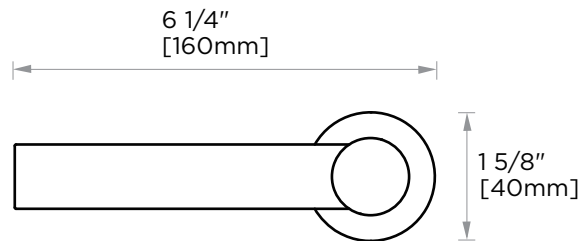

WARRANTY:

Lifetime Limited (Residential Use)
One Year (Commercial Use)

NOTE: Dimensions and specifications are subject to change without notice.