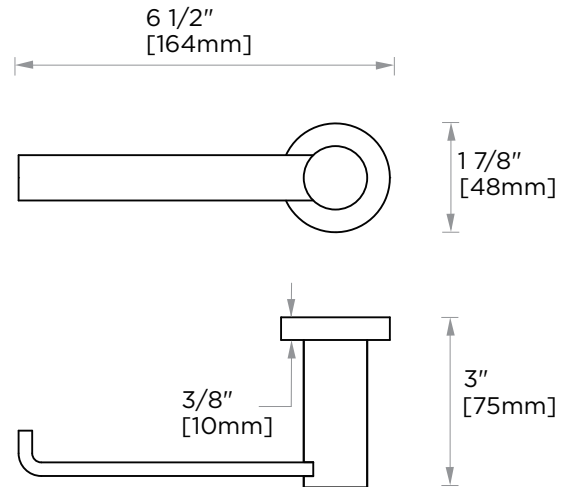

## PORTO COLLECTION

Large Round Rosette  
137RDLG 48X10mm

Small Square Rosette  
277SQSM 40X4mm

Large Square Rosette  
277SQLG 45X12mm

NOTE: Dimensions and specifications are subject to change without notice.