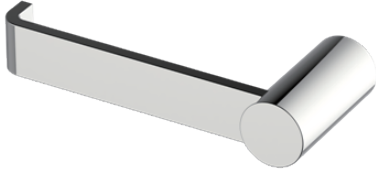

Without Rosette

With Rosette

## PORTO COLLECTION TISSUE HOLDER 137151L

**PRODUCT NAME:** TISSUE HODLER

**PRODUCT CODE:** 137151L

**MATERIAL:** All-brass construction

**KEY FEATURES:** Contemporary design.  
Round and linear geometries.  
Sleek modern aesthetic.

## PORTO COLLECTION

Large Round Rosette  
137RDLG 48X10mm

Small Square Rosette  
277SQSM 40X4mm

Large Square Rosette  
277SQLG 45X12mm

NOTE: Dimensions and specifications are subject to change without notice.