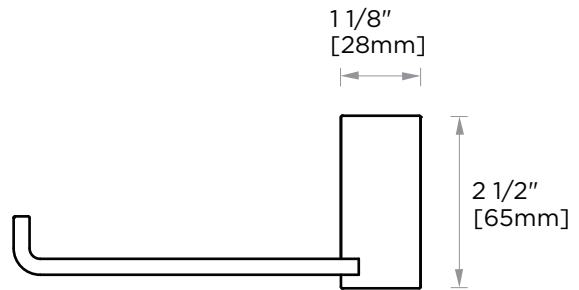

## PORTO COLLECTION TISSUE HOLDER 137151L

**PRODUCT NAME:** TISSUE HODLER

**PRODUCT CODE:** 137151L

**MATERIAL:** All-brass construction

**KEY FEATURES:** Contemporary design.  
Round and linear geometries.  
Sleek modern aesthetic.

## PORTO COLLECTION

Large Round Rosette  
137RDLG 48X10mm

Small Square Rosette  
277SQSM 40X4mm

Large Square Rosette  
277SQLG 45X12mm

NOTE: Dimensions and specifications are subject to change without notice.