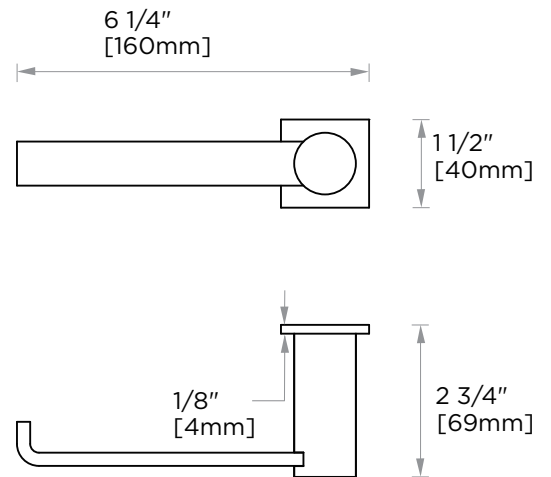

## PORTO COLLECTION

Large Round Rosette  
137RDLG 48X10mm

Small Square Rosette  
277SQSM 40X4mm

Large Square Rosette  
277SQLG 45X12mm

NOTE: Dimensions and specifications are subject to change without notice.