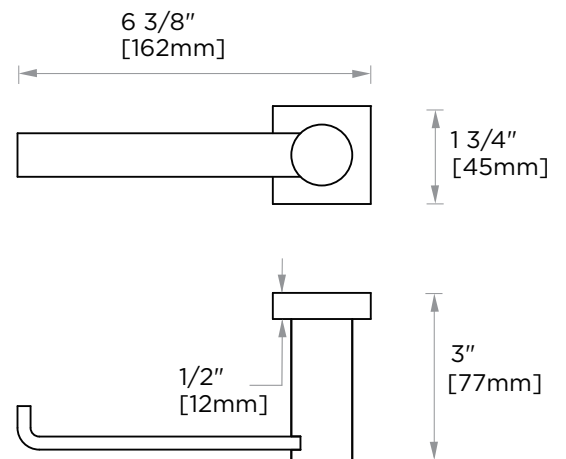

## PORTO COLLECTION

Large Round Rosette  
137RDLG 48X10mm

Small Square Rosette  
277SQSM 40X4mm

Large Square Rosette  
277SQLG 45X12mm

NOTE: Dimensions and specifications are subject to change without notice.