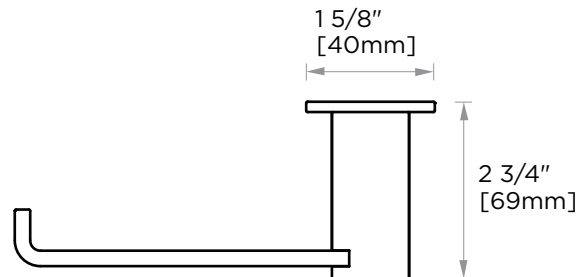

WARRANTY:

Lifetime Limited (Residential Use)
One Year (Commercial Use)

NOTE: Dimensions and specifications are subject to change without notice.