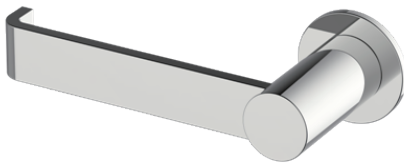

Without Rosette

With Rosette

## PORTO COLLECTION TISSUE HOLDER 137151L

**PRODUCT NAME:** TISSUE HODLER

**PRODUCT CODE:** 137151L

**MATERIAL:** All-brass construction

**KEY FEATURES:** Contemporary design.  
Round and linear geometries.  
Sleek modern aesthetic.