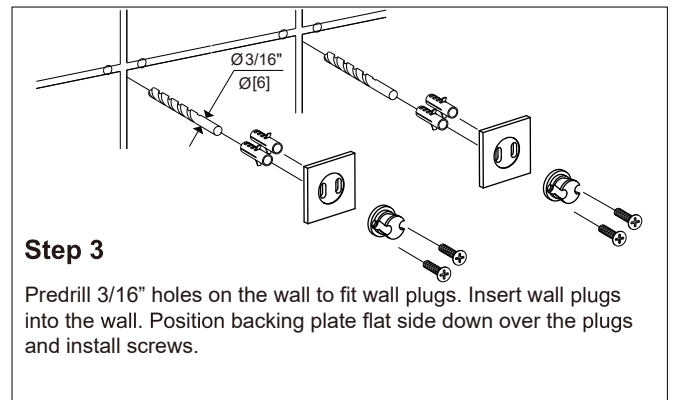

LISBON COLLECTION

TOWEL BARS

277180

Tools required for installation

- Level
- Pencil
- Screwdriver
- Drill
- Hammer