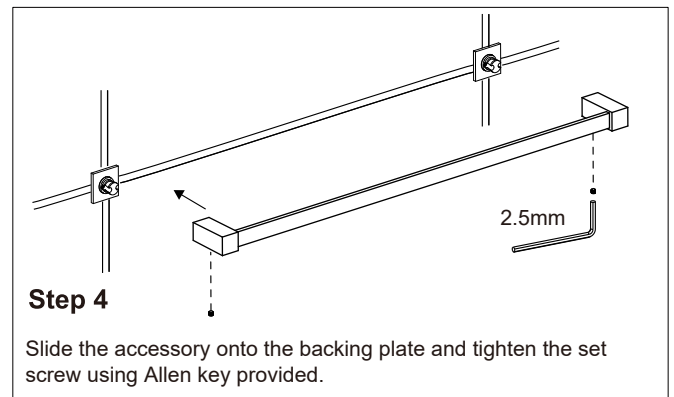

LISBON COLLECTION

TOWEL BARS

277180

Tools required for installation

- Level
- Pencil
- Screwdriver
- Drill
- Hammer