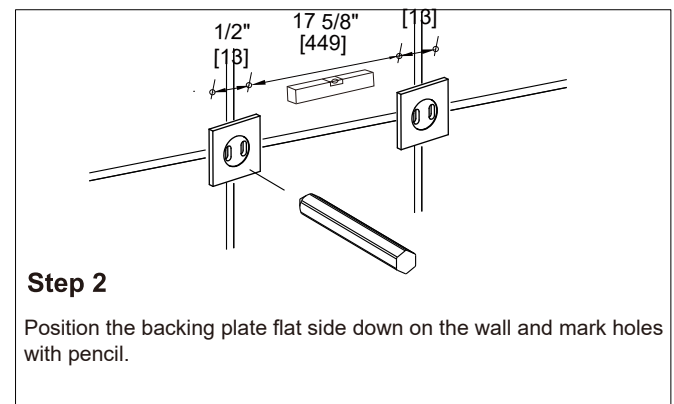

LISBON COLLECTION

TOWEL BARS

277180

Tools required for installation

- Level
- Pencil
- Screwdriver
- Drill
- Hammer