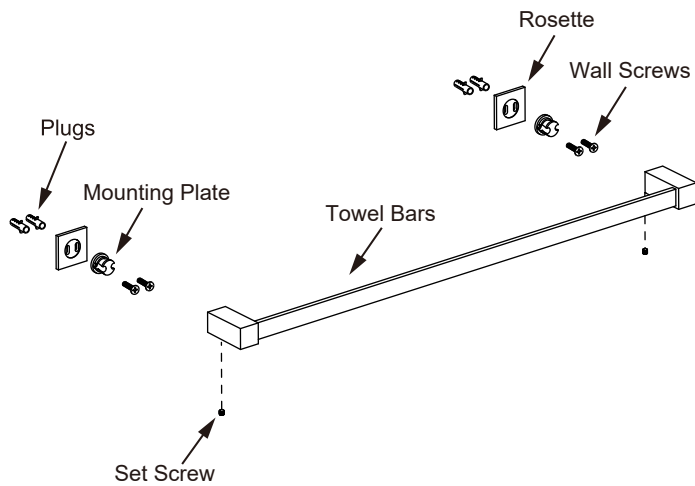

LISBON COLLECTION

TOWEL BARS

277180

Tools required for installation

- Level
- Pencil
- Screwdriver
- Drill
- Hammer