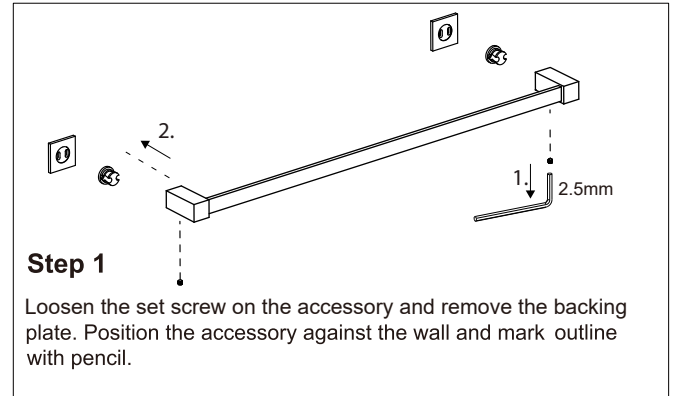

LISBON COLLECTION

TOWEL BARS

277180

Tools required for installation

- Level
- Pencil
- Screwdriver
- Drill
- Hammer