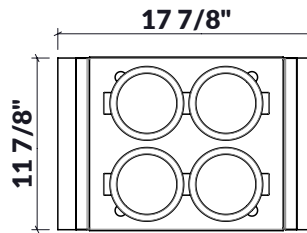

## 225214 | SERVING BIN WITH BOWLS (4)

STAINLESS STEEL SINK ACCESSORY

### Specifications

Model	225214
Handle	Walnut
Compatible bowl dimension (front-to-back)	17"
Overall dimensions	12" x 18" x 4 1/2"