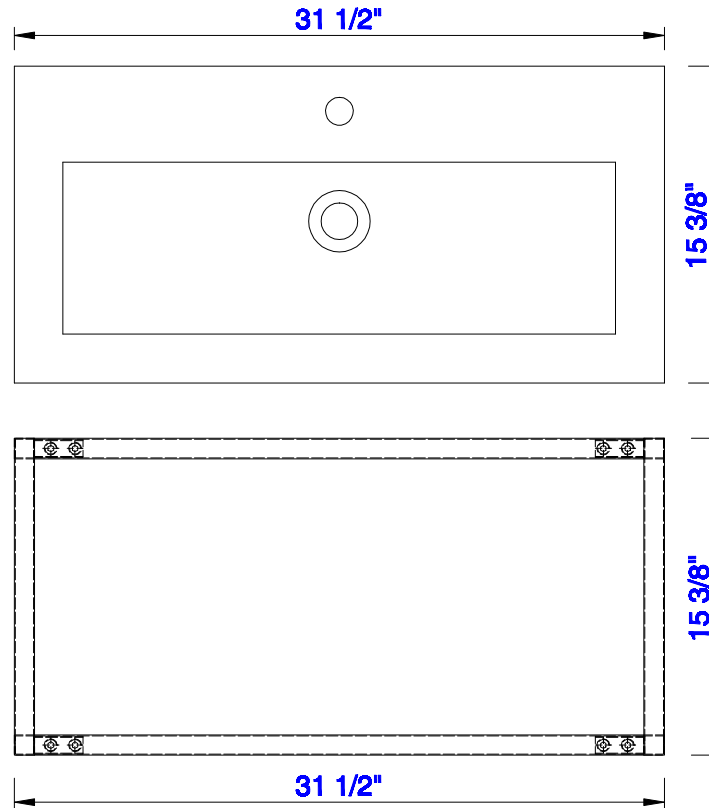

31 1/2"

Item Number:
C105-V31.5-BNK
C105-V31.5-RGD
C105-V31.5-MBK

JAMES MARTIN

VANITIES™

Boston 31 1/2" Stainless Steel Sink Console

Diagrams with Dimensions

page 01 of 03

NOTE ONE: Countertop with integrated sink is shown on this cabinet
NOTE TWO: This vanity does not have a Backsplash.

Version:202004

31 1/2"

Item Number:
C105-V31.5-BNK
C105-V31.5-RGD
C105-V31.5-MBK

JAMES MARTIN

VANITIES™

Boston 31 1/2" Stainless Steel Sink Console

Diagrams with Dimensions

page 02 of 03

NOTE ONE: Countertop with integrated sink is shown on this cabinet.

Version:202004

31 1/2"

Item Number:
C105-V31.5-BNK
C105-V31.5-RGD
C105-V31.5-MBK

JAMES MARTIN

VANITIES™

Boston 31 1/2" Stainless Steel Sink Console
Diagrams with Dimensions
page 03 of 03

NOTE ONE: Countertop with integrated sink is shown on this cabinet
NOTE TWO: This vanity does not have a Backsplash.

Version:202004

800mm

Item Number:
C105-V31.5-BNK
C105-V31.5-RGD
C105-V31.5-MBK

JAMES MARTIN