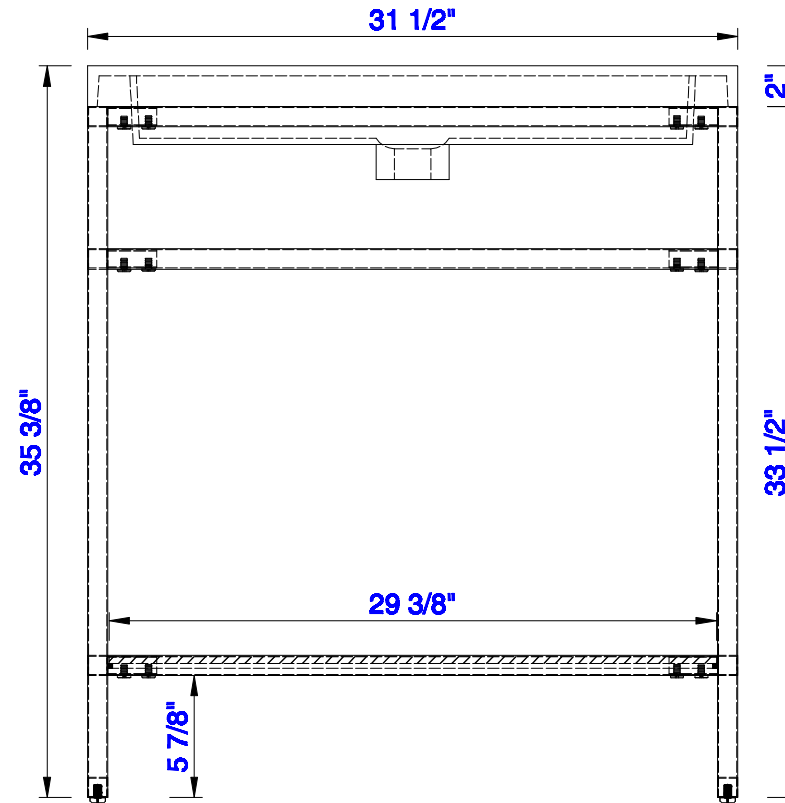

31 1/2"

Item Number:
C105-V31.5-BNK
C105-V31.5-RGD
C105-V31.5-MBK

JAMES MARTIN

VANITIES™

Boston 31 1/2" Stainless Steel Sink Console

Diagrams with Dimensions

page 01 of 03

NOTE ONE: Countertop with integrated sink is shown on this cabinet
NOTE TWO: This vanity does not have a Backsplash.

Version:202004

31 1/2"

Item Number:
C105-V31.5-BNK
C105-V31.5-RGD
C105-V31.5-MBK

JAMES MARTIN

VANITIES™

Boston 31 1/2" Stainless Steel Sink Console

Diagrams with Dimensions

page 02 of 03

NOTE ONE: Countertop with integrated sink is shown on this cabinet.

Version:202004

31 1/2"

Item Number:
C105-V31.5-BNK
C105-V31.5-RGD
C105-V31.5-MBK

JAMES MARTIN

VANITIES™

Boston 31 1/2" Stainless Steel Sink Console
Diagrams with Dimensions
page 03 of 03

NOTE ONE: Countertop with integrated sink is shown on this cabinet
NOTE TWO: This vanity does not have a Backsplash.

Version:202004

800mm

Item Number:
C105-V31.5-BNK
C105-V31.5-RGD
C105-V31.5-MBK

JAMES MARTIN