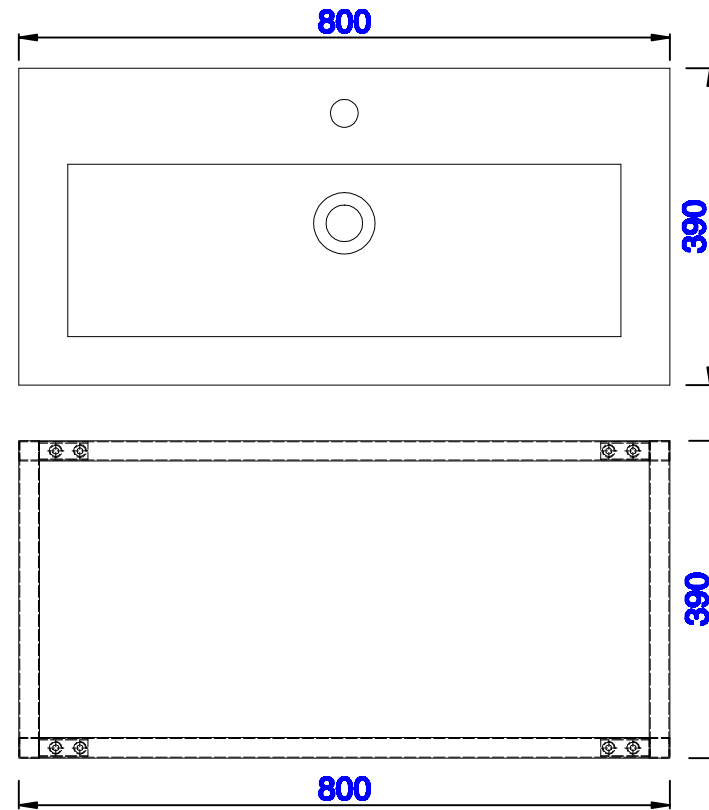

NOTE ONE: Countertop with integrated sink is shown on this cabinet
NOTE TWO: This vanity does not have a Backsplash.

Version:202004

800mm

Item Number:
C105-V31.5-BNK
C105-V31.5-RGD
C105-V31.5-MBK

JAMES MARTIN

VANITIES™

Boston 800mm Stainless Steel Sink Console
Diagrams with Dimensions
page 01 of 03

NOTE ONE: Countertop with integrated sink is shown on this cabinet
NOTE TWO: This vanity does not have a Backsplash.

Version:202004

800mm

Item Number:
C105-V31.5-BNK
C105-V31.5-RGD
C105-V31.5-MBK

JAMES MARTIN

VANITIES™

Boston 800mm Stainless Steel Sink Console
Diagrams with Dimensions
page 02 of 03

NOTE ONE: Countertop with integrated sink is shown on this cabinet.

Version:202004

800mm

Item Number:
C105-V31.5-BNK
C105-V31.5-RGD
C105-V31.5-MBK

JAMES MARTIN

VANITIES™

Boston 800mm Stainless Steel Sink Console
Diagrams with Dimensions
page 03 of 03

NOTE ONE: Countertop with integrated sink is shown on this cabinet
NOTE TWO: This vanity does not have a Backsplash.