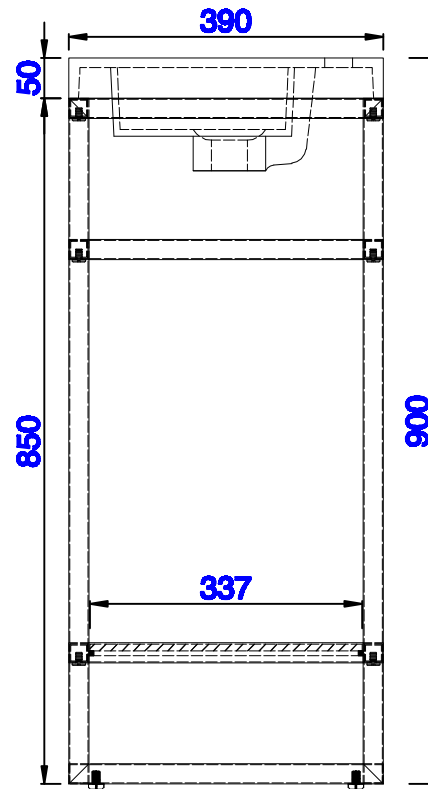

NOTE ONE: Countertop with integrated sink is shown on this cabinet
NOTE TWO: This vanity does not have a Backsplash.

Version:202004

800mm

Item Number:
C105-V31.5-BNK
C105-V31.5-RGD
C105-V31.5-MBK

JAMES MARTIN

VANITIES™

Boston 800mm Stainless Steel Sink Console
Diagrams with Dimensions
page 01 of 03

NOTE ONE: Countertop with integrated sink is shown on this cabinet
NOTE TWO: This vanity does not have a Backsplash.

Version:202004

800mm

Item Number:
C105-V31.5-BNK
C105-V31.5-RGD
C105-V31.5-MBK

JAMES MARTIN

VANITIES™

Boston 800mm Stainless Steel Sink Console
Diagrams with Dimensions
page 02 of 03

NOTE ONE: Countertop with integrated sink is shown on this cabinet.

Version:202004

800mm

Item Number:
C105-V31.5-BNK
C105-V31.5-RGD
C105-V31.5-MBK

JAMES MARTIN

VANITIES™

Boston 800mm Stainless Steel Sink Console
Diagrams with Dimensions
page 03 of 03

NOTE ONE: Countertop with integrated sink is shown on this cabinet
NOTE TWO: This vanity does not have a Backsplash.