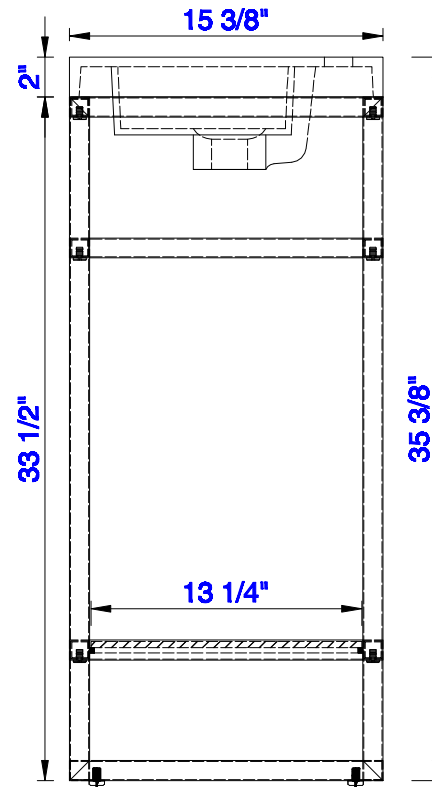

31 1/2"

Item Number:
C105-V31.5-BNK
C105-V31.5-RGD
C105-V31.5-MBK

JAMES MARTIN

VANITIES™

Boston 31 1/2" Stainless Steel Sink Console

Diagrams with Dimensions

page 01 of 03

NOTE ONE: Countertop with integrated sink is shown on this cabinet
NOTE TWO: This vanity does not have a Backsplash.

Version:202004

31 1/2"

Item Number:
C105-V31.5-BNK
C105-V31.5-RGD
C105-V31.5-MBK

JAMES MARTIN

VANITIES™

Boston 31 1/2" Stainless Steel Sink Console

Diagrams with Dimensions

page 02 of 03

NOTE ONE: Countertop with integrated sink is shown on this cabinet.

Version:202004

31 1/2"

Item Number:
C105-V31.5-BNK
C105-V31.5-RGD
C105-V31.5-MBK

JAMES MARTIN

VANITIES™

Boston 31 1/2" Stainless Steel Sink Console
Diagrams with Dimensions
page 03 of 03

NOTE ONE: Countertop with integrated sink is shown on this cabinet
NOTE TWO: This vanity does not have a Backsplash.

Version:202004

800mm

Item Number:
C105-V31.5-BNK
C105-V31.5-RGD
C105-V31.5-MBK

JAMES MARTIN