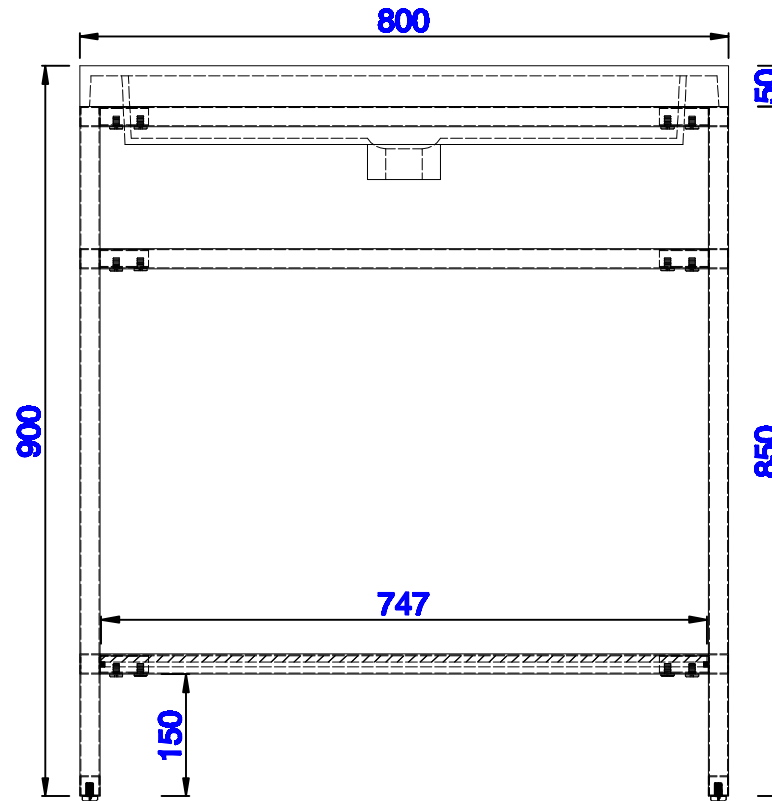

31 1/2"

Item Number:
C105-V31.5-BNK
C105-V31.5-RGD
C105-V31.5-MBK

JAMES MARTIN

VANITIES™

Boston 31 1/2" Stainless Steel Sink Console

Diagrams with Dimensions

page 01 of 03

NOTE ONE: Countertop with integrated sink is shown on this cabinet
NOTE TWO: This vanity does not have a Backsplash.

NOTE ONE: Countertop with integrated sink is shown on this cabinet
NOTE TWO: This vanity does not have a Backsplash.

Version:202004

800mm

Item Number:
C105-V31.5-BNK
C105-V31.5-RGD
C105-V31.5-MBK

JAMES MARTIN

VANITIES™

Boston 800mm Stainless Steel Sink Console
Diagrams with Dimensions
page 01 of 03

NOTE ONE: Countertop with integrated sink is shown on this cabinet
NOTE TWO: This vanity does not have a Backsplash.

Version:202004

800mm

Item Number:
C105-V31.5-BNK
C105-V31.5-RGD
C105-V31.5-MBK

JAMES MARTIN

VANITIES™

Boston 800mm Stainless Steel Sink Console
Diagrams with Dimensions
page 02 of 03

NOTE ONE: Countertop with integrated sink is shown on this cabinet.