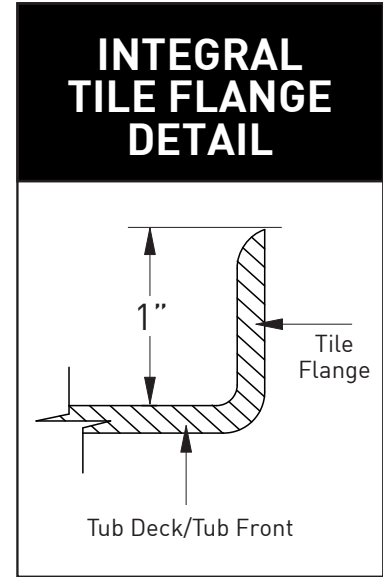

# LOFT J-102S SKIRTED

60" x 30" x 19"

**STANDARD**

**ABOVE THE FLOOR ROUGH**

**CODES/STANDARDS**

Specified model meets or exceeds the requirements for the following standards: ANSI, ASME

**Shipping Weight:** 160 lbs.

Installation: Measure tub before building tub deck. For best results, Jetta Corporation recommends 1"-3" of mortar bedding under the tub base for maximum support. Dimensional variance on drawings may be +/- 1/2 inch and are subject to change without notice.