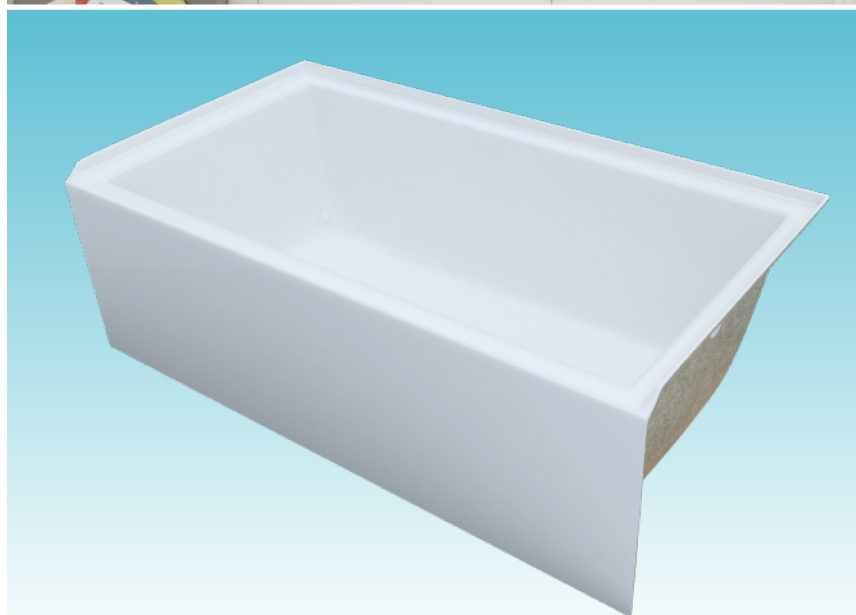

JETTA

CLASSIC SERIES

LOFT

(J-102S SKIRTED)

60" x 30" x 19"

A sleek interior and flat front skirt evoke a modern, high end feel for your secondary bath. Customize this soaker tub with a mood or LED light.

FEATURES

- Foam insulation
- Installation: Alcove
- High-gloss/high-impact, UV-resistant acrylic will not dull or fade
- Flat front integral skirt with clean lines
- Minimalist tub interior
- Molded tile flange
- Slip resistant bottom
- 1-person bathing well
- End drain

MODELS

Soaker

OPTIONS

- Waste and overflows
- Spa pillows
- Mood light
- LED light

COLORS

White, Biscuit

OPERATING GALLONS

55 (Approximate)

FOR INFORMATION
OR TO PLACE AN ORDER
CALL 1.800.288.7771

JETTACORP.COM