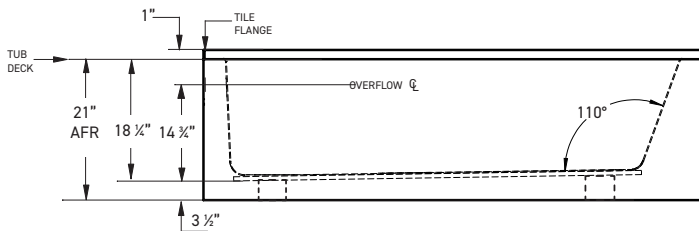

# LOFT J-102S SKIRTED

60" x 30" x 19"

**STANDARD**

**ABOVE THE FLOOR ROUGH**

**CODES/STANDARDS**

Specified model meets or exceeds the requirements for the following standards: ANSI, ASME

**Shipping Weight:** 160 lbs.

Installation: Measure tub before building tub deck. For best results, Jetta Corporation recommends 1"-3" of mortar bedding under the tub base for maximum support. Dimensional variance on drawings may be +/- 1/2 inch and are subject to change without notice.