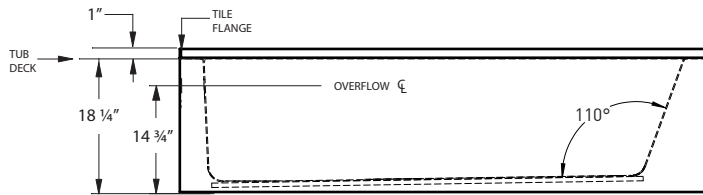

# LOFT J-102S SKIRTED

60" x 30" x 19"

**STANDARD**

**ABOVE THE FLOOR ROUGH**

**CODES/STANDARDS**

Specified model meets or exceeds the requirements for the following standards: ANSI, ASME

**Shipping Weight:** 160 lbs.