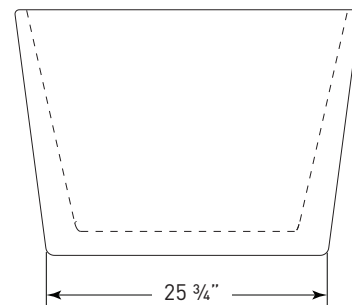

TECHNICAL SPECIFICATIONS

VEGA *J-851*

67" x 32" x 23" RECTANGLE SOAKER

JETTACORP.COM

INSTALLATION: Measure tub before installing.
Dimensional variance on drawings may be +/- 1/2 inch and are subject to change without notice

© 2018 Jetta Corporation. All rights reserved.
Specifications are subject to change without notice.
REV 01/2018