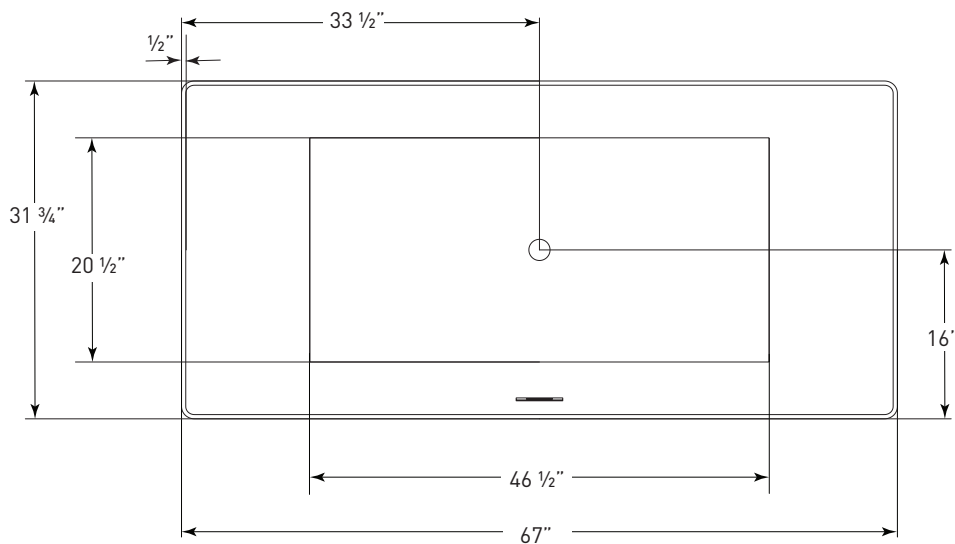

## VEGA

**(J-851)** 67" x 32" x 23"  
APPROX. OPERATING GALLONS: 83

- Sleek, contemporary look
- High-gloss / high-impact acrylic
- Leveling feet
- Integrated linear waste & overflow
  - Standard Chrome
  - White available

### COSMO ABOVE FLOOR DRAIN KIT

- Freestanding tub rough-in
- Install before tile
- Designed to be installed in a 8" to 10" joist space
- Can be installed with waterproof membrane

Sold separately.  
Not required for tub install

## VEGA *J-851*

67" x 32" x 23" RECTANGLE SOAKER

JETTACORP.COM

**INSTALLATION: Measure tub before installing.**  
Dimensional variance on drawings may be +/- 1/2 inch and are subject to change without notice