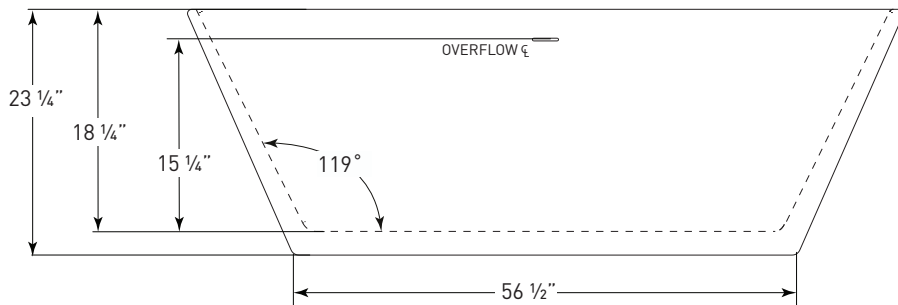

TECHNICAL SPECIFICATIONS

VEGA *J-851*

67" x 32" x 23" RECTANGLE SOAKER

JETTACORP.COM

INSTALLATION: Measure tub before installing.
Dimensional variance on drawings may be +/- 1/2 inch and are subject to change without notice

© 2018 Jetta Corporation. All rights reserved.
Specifications are subject to change without notice.
REV 01/2018