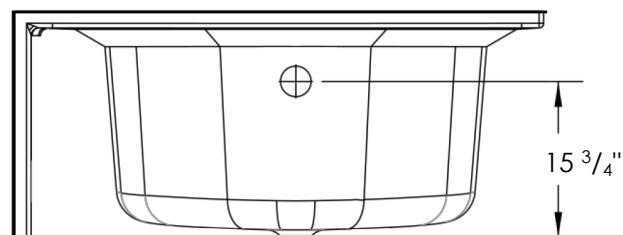

### OPERATING GALLONS

45 (Approximate)

**FOR INFORMATION  
OR TO PLACE AN ORDER  
CALL 1.800.288.7771**

# LOFT J118S SKIRTED OVAL

60" x 42" x 19"