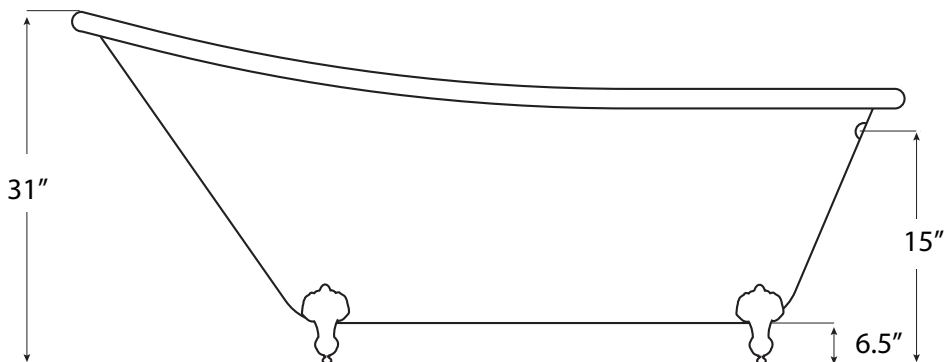

JETTA

Cosmo Collection

JULIET

(AST-67) 68" x 28" x 31"
CAPACITY: 53 GALLONS

- Classic slipper clawfoot tub
- Freestanding

COLORS AVAILABLE

White

FEET FINISH OPTIONS

Polished chrome
Brushed nickel
Oil Rubbed Bronze

FOR INFORMATION OR
TO PLACE AN ORDER
CALL 1.800.288.7771

JETTACORP.COM

TECHNICAL SPECIFICATIONS

JULIET AST-67
68" x 28" x 31"

JETTACORP.COM

INSTALLATION: Measure tub before installing.
Dimensional variance on drawings may be +/- 1/2 inch and are subject to change without notice