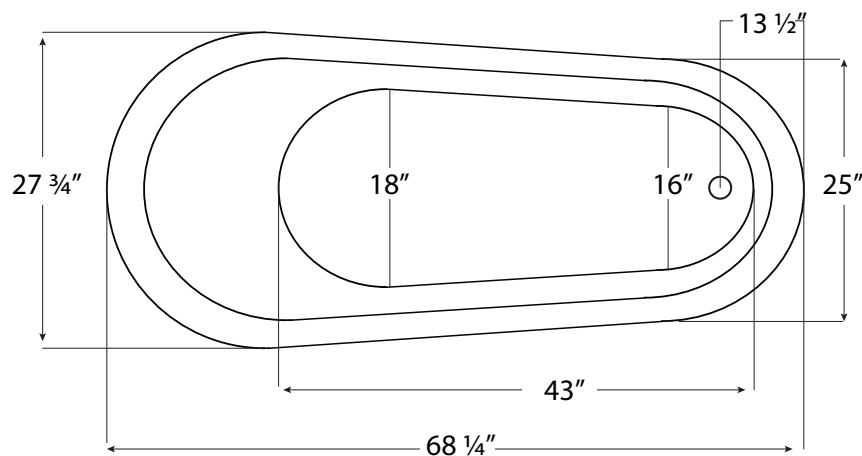

JETTA

Cosmo Collection

JULIET

(AST-67) 68" x 28" x 31"
CAPACITY: 53 GALLONS

- Classic slipper clawfoot tub
- Freestanding

COLORS AVAILABLE

White

FEET FINISH OPTIONS

Polished chrome
Brushed nickel
Oil Rubbed Bronze

FOR INFORMATION OR
TO PLACE AN ORDER
CALL 1.800.288.7771

JETTACORP.COM

TECHNICAL SPECIFICATIONS

JULIET AST-67
68" x 28" x 31"

JETTACORP.COM

INSTALLATION: Measure tub before installing.
Dimensional variance on drawings may be +/- 1/2 inch and are subject to change without notice