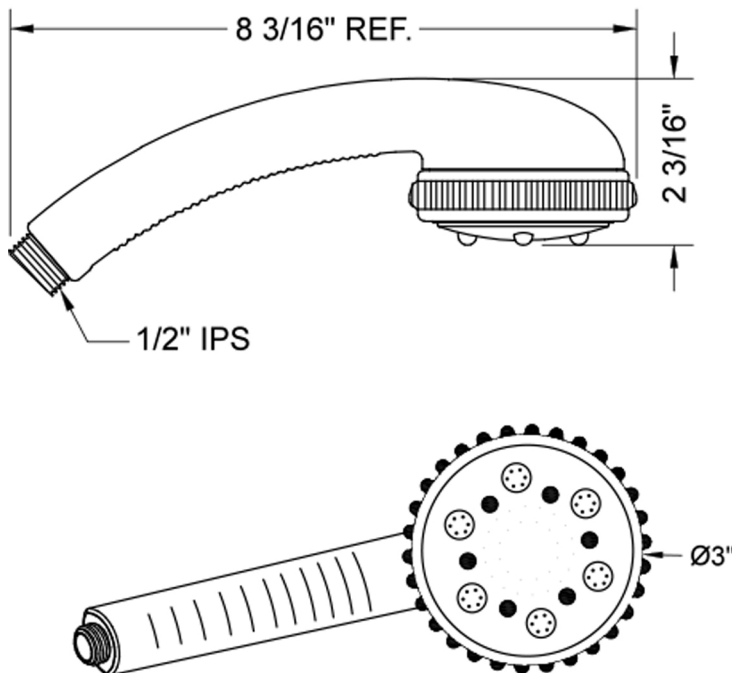

Leticia Handshower

Model #: S429-

FEATURES:

- 5 function handshower with 3" face
- ½" IPS male threads
- Rubber ring for easy grip, no slip adjustment of functions
- Comfortable ergonomic design
- IDEAL FOR LOW WATER PRESSURE

AVAILABLE FINISHES:

Polished Chrome (PCH)	Satin Chrome (SC)	Bronze Umber (BU)
Satin Nickel (SN)	Pewter (PEW)	Caramel Bronze (CB)
Polished Nickel (PN)	Antique Brass (AB)	Antique Copper (ACU)
Oil-Rubbed Bronze (ORB)	Polished Brass (PB)	Polished Copper (PCU)
Vintage Bronze (VB)	Satin Brass (SB)	Rose Gold (RG)
Matte Black (MBK)	Satin Gold (SG)	Polished Gold (PG)
Black Nickel (BKN)	Satin Cooper (SCU)	

SPECIFICATION DRAWING:

SPRAY PATTERNS:

COMPLIANCES:

Complies with: ASME A112.18.1-2012/CSA B125.1-12