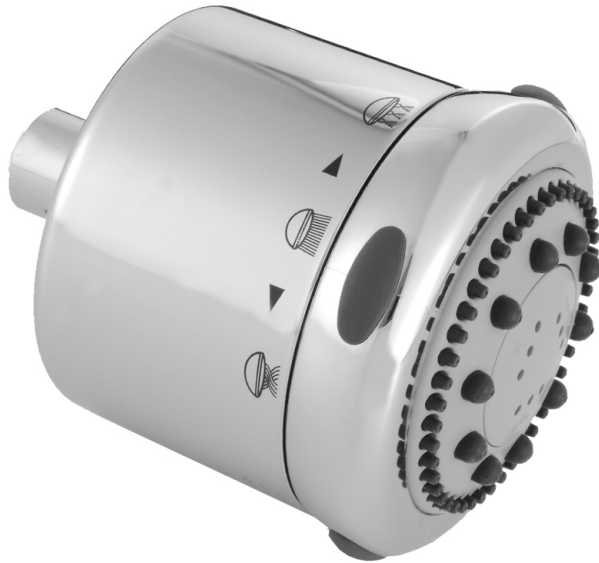

## Frescia Light Grey Face Showerhead - 2.0 GPM

**Model #: S139-2.0-**

### FEATURES:

- 4 function showerhead with 4" face
- 1/2" IPS adjustable brass ball joint to adjust angle of showerhead
- Rubber tabs on adjusting ring for easy grip, no slip adjustment of functions
- Ideal for use with 60° showerarms, 8041 & 8043
- Available flow rates: 2.5, 2.0, 1.75 & 1.5 GPM