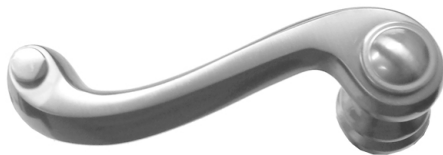

Model #: H-14L-

FEATURES:

- All brass replacement lever handle
- Replacement for Roaring 20's, Cranford, Jaylen Collection showers & faucets, roman tub trims

AVAILABLE FINISHES:

Polished Chrome (PCH)	Satin Chrome (SC)	Bronze Umber (BU)
Satin Nickel (SN)	Pewter (PEW)	Caramel Bronze (CB)
Polished Nickel (PN)	Antique Brass (AB)	Antique Copper (ACU)
Oil-Rubbed Bronze (ORB)	Polished Brass (PB)	Polished Copper (PCU)
Vintage Bronze (VB)	Satin Brass (SB)	Rose Gold (RG)
Matte Black (MBK)	Satin Gold (SG)	Polished Gold (PG)
Black Nickel (BKN)	Bombay Gold (BG)	Jewelers Gold (JG)
Europa Bronze (EB)	White (WH)	Sedona Beige (SDB)
Tristan Brass (TB)	Unlacquered Brass (ULB)	Satin Cooper (SCU)

SPECIFICATION DRAWING:

TOP VIEW

FRONT VIEW