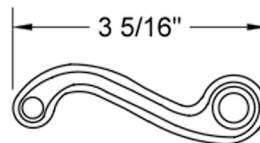

Model #: H-14L-

FEATURES:

- All brass replacement lever handle
- Replacement for Roaring 20's, Cranford, Jaylen Collection showers & faucets, roman tub trims

AVAILABLE FINISHES:

Polished Chrome (PCH)	Satin Chrome (SC)	Bronze Umber (BU)
Satin Nickel (SN)	Pewter (PEW)	Caramel Bronze (CB)
Polished Nickel (PN)	Antique Brass (AB)	Antique Copper (ACU)
Oil-Rubbed Bronze (ORB)	Polished Brass (PB)	Polished Copper (PCU)
Vintage Bronze (VB)	Satin Brass (SB)	Rose Gold (RG)
Matte Black (MBK)	Satin Gold (SG)	Polished Gold (PG)
Black Nickel (BKN)	Bombay Gold (BG)	Jewelers Gold (JG)
Europa Bronze (EB)	White (WH)	Sedona Beige (SDB)
Tristan Brass (TB)	Unlacquered Brass (ULB)	Satin Cooper (SCU)

SPECIFICATION DRAWING:

TOP VIEW

FRONT VIEW