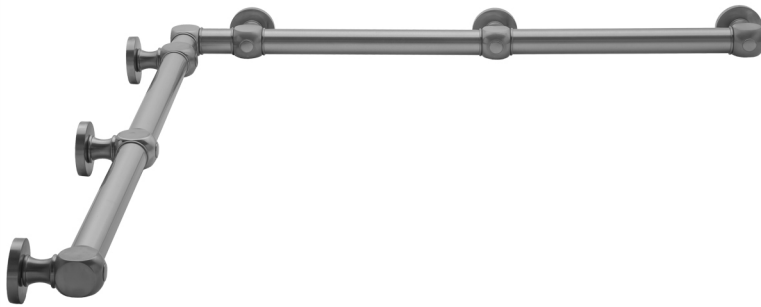

## G70 36" x 36" Inside Corner Grab Bar

Model #: **G70-36-36-IC-**

### FEATURES:

- ADA compliant when properly installed
- All brass construction, fully polished & plated
- All grab bars can be custom sized. Contact JACLO for pricing & availability
- Optional handshower sliders and toilet paper/wash cloth holders can be added only upon initial order
- Grab bars over 32" REQUIRE a middle post

### SPECIFICATION DRAWING:

BRASS LUXURY GRAB BAR							
PART. #	DESCRIPTION	A	B	PART. #	DESCRIPTION	A	B
G70-12-12-IC	CENTER OF POST	12"	12"	G70-24-36-IC	CENTER OF POST	24"	36"
G70-12-16-IC	CENTER OF POST	12"	16"	G70-24-48-IC	CENTER OF POST	24"	48"
G70-12-24-IC	CENTER OF POST	12"	24"	G70-24-60-IC	CENTER OF POST	24"	60"
G70-12-32-IC	CENTER OF POST	12"	32"				
				G70-32-32-IC	CENTER OF POST	32"	32"
G70-12-36-IC	CENTER OF POST	12"	36"	G70-32-36-IC	CENTER OF POST	32"	36"
G70-12-48-IC	CENTER OF POST	12"	48"	G70-32-48-IC	CENTER OF POST	32"	48"
G70-12-60-IC	CENTER OF POST	12"	60"	G70-32-60-IC	CENTER OF POST	32"	60"
G70-16-16-IC	CENTER OF POST	16"	16"	G70-36-36-IC	CENTER OF POST	36"	36"
G70-16-24-IC	CENTER OF POST	16"	24"	G70-36-48-IC	CENTER OF POST	36"	48"
G70-16-32-IC	CENTER OF POST	16"	32"	G70-36-60-IC	CENTER OF POST	36"	60"
G70-16-36-IC	CENTER OF POST	16"	36"	G70-48-48-IC	CENTER OF POST	48"	48"
G70-16-48-IC	CENTER OF POST	16"	48"	G70-48-60-IC	CENTER OF POST	48"	60"
G70-16-60-IC	CENTER OF POST	16"	60"				
				G70-60-60-IC	CENTER OF POST	60"	60"
G70-24-24-IC	CENTER OF POST	24"	24"				
G70-24-32-IC	CENTER OF POST	24"	32"				