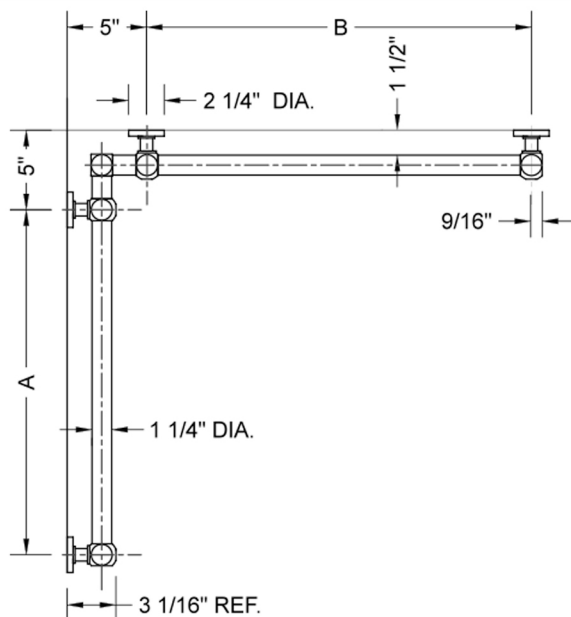

## G70 36" x 36" Inside Corner Grab Bar

Model #: **G70-36-36-IC-**

### FEATURES:

- ADA compliant when properly installed
- All brass construction, fully polished & plated
- All grab bars can be custom sized. Contact JACLO for pricing & availability
- Optional handshower sliders and toilet paper/wash cloth holders can be added only upon initial order
- Grab bars over 32" REQUIRE a middle post

### SPECIFICATION DRAWING:

BRASS LUXURY GRAB BAR							
PART. #	DESCRIPTION	A	B	PART. #	DESCRIPTION	A	B
G70-12-12-IC	CENTER OF POST	12"	12"	G70-24-36-IC	CENTER OF POST	24"	36"
G70-12-16-IC	CENTER OF POST	12"	16"	G70-24-48-IC	CENTER OF POST	24"	48"
G70-12-24-IC	CENTER OF POST	12"	24"	G70-24-60-IC	CENTER OF POST	24"	60"
G70-12-32-IC	CENTER OF POST	12"	32"				
				G70-32-32-IC	CENTER OF POST	32"	32"
G70-12-36-IC	CENTER OF POST	12"	36"	G70-32-36-IC	CENTER OF POST	32"	36"
G70-12-48-IC	CENTER OF POST	12"	48"	G70-32-48-IC	CENTER OF POST	32"	48"
G70-12-60-IC	CENTER OF POST	12"	60"	G70-32-60-IC	CENTER OF POST	32"	60"
G70-16-16-IC	CENTER OF POST	16"	16"	G70-36-36-IC	CENTER OF POST	36"	36"
G70-16-24-IC	CENTER OF POST	16"	24"	G70-36-48-IC	CENTER OF POST	36"	48"
G70-16-32-IC	CENTER OF POST	16"	32"	G70-36-60-IC	CENTER OF POST	36"	60"
G70-16-36-IC	CENTER OF POST	16"	36"	G70-48-48-IC	CENTER OF POST	48"	48"
G70-16-48-IC	CENTER OF POST	16"	48"	G70-48-60-IC	CENTER OF POST	48"	60"
G70-16-60-IC	CENTER OF POST	16"	60"				
				G70-60-60-IC	CENTER OF POST	60"	60"
G70-24-24-IC	CENTER OF POST	24"	24"				
G70-24-32-IC	CENTER OF POST	24"	32"				