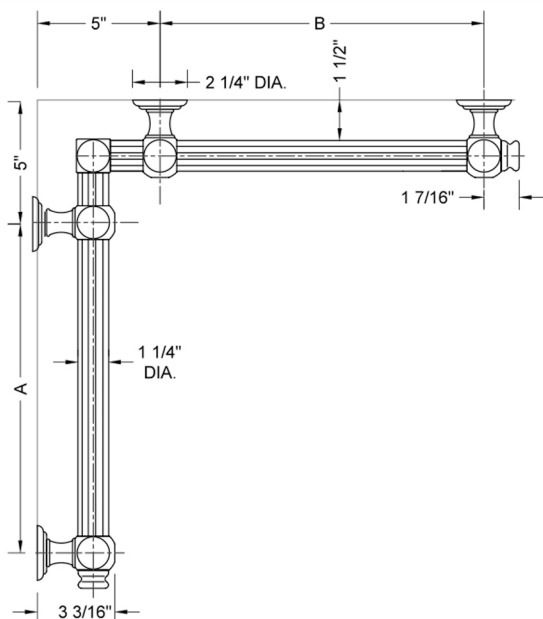

## G61 32" x 32" Inside Corner Grab Bar

Model #: **G61-32-32-IC-**

### FEATURES:

- ADA compliant when properly installed
- All brass construction, fully polished & plated
- All grab bars can be custom sized. Contact JACLO for pricing & availability
- Optional handshower sliders and toilet paper/wash cloth holders can be added only upon initial order
- Grab bars over 32" REQUIRE a middle post

### SPECIFICATION DRAWING:

BRASS LUXURY GRAB BAR							
PART. #	DESCRIPTION	A	B	PART. #	DESCRIPTION	A	B
G61-12-12-IC	CENTER OF POST	12"	12"	G61-24-36-IC	CENTER OF POST	24"	36"
G61-12-16-IC	CENTER OF POST	12"	16"	G61-24-48-IC	CENTER OF POST	24"	48"
G61-12-24-IC	CENTER OF POST	12"	24"	G61-24-60-IC	CENTER OF POST	24"	60"
G61-12-32-IC	CENTER OF POST	12"	32"				
				G61-32-32-IC	CENTER OF POST	32"	32"
G61-12-36-IC	CENTER OF POST	12"	36"	G61-32-36-IC	CENTER OF POST	32"	36"
G61-12-48-IC	CENTER OF POST	12"	48"	G61-32-48-IC	CENTER OF POST	32"	48"
G61-12-60-IC	CENTER OF POST	12"	60"	G61-32-60-IC	CENTER OF POST	32"	60"
G61-16-16-IC	CENTER OF POST	16"	16"	G61-36-36-IC	CENTER OF POST	36"	36"
G61-16-24-IC	CENTER OF POST	16"	24"	G61-36-48-IC	CENTER OF POST	36"	48"
G61-16-32-IC	CENTER OF POST	16"	32"	G61-36-60-IC	CENTER OF POST	36"	60"
G61-16-36-IC	CENTER OF POST	16"	36"	G61-48-48-IC	CENTER OF POST	48"	48"
G61-16-48-IC	CENTER OF POST	16"	48"	G61-48-60-IC	CENTER OF POST	48"	60"
G61-16-60-IC	CENTER OF POST	16"	60"				
				G61-60-60-IC	CENTER OF POST	60"	60"
G61-24-24-IC	CENTER OF POST	24"	24"				
G61-24-32-IC	CENTER OF POST	24"	32"				