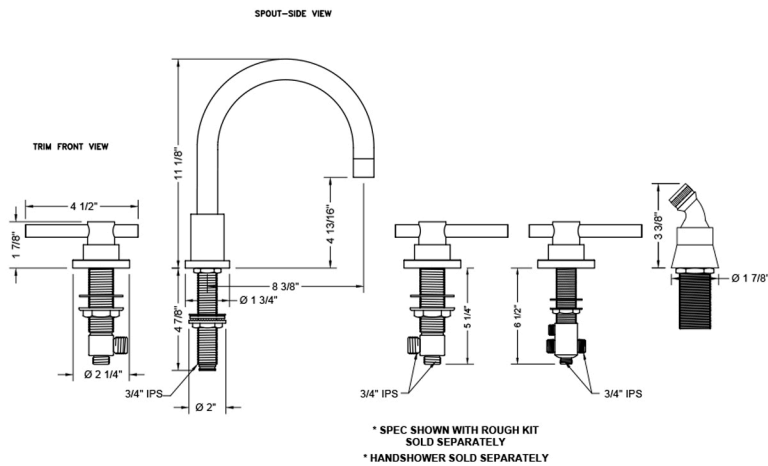

Contempo Roman Tub Set with Peg Lever Handles and Angled Handshower

Model #: 9980-T638-A-TRIM-

FEATURES:

- All brass roman deck mount tub set trim
- Any handshower can be used
- Quick connect/disconnect spout
- Swivel Spout includes full flow aerator
- Includes:
 - 3060-DS hose
 - 8029 angled handshower mount
 - 8019 deck mount sleeve
- Spout Hole Size Min-Max: 1 1/8" - 1 3/4"
- Valve Hole Size Min-Max: 1 1/4" - 1 3/8"
- ADA Compliant Levers
- Requires J-6912-DIV-RGH rough in kit

SPECIFICATION DRAWING:

AVAILABLE HANDLES: