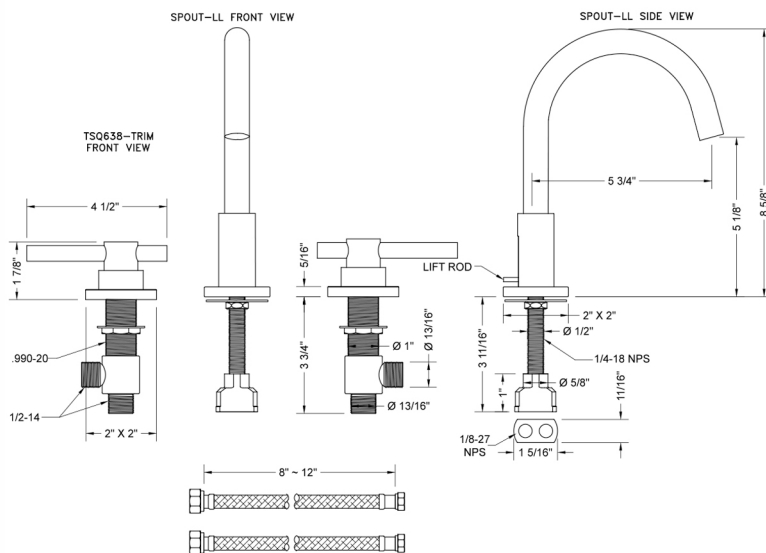

SPECIFICATION DRAWING: