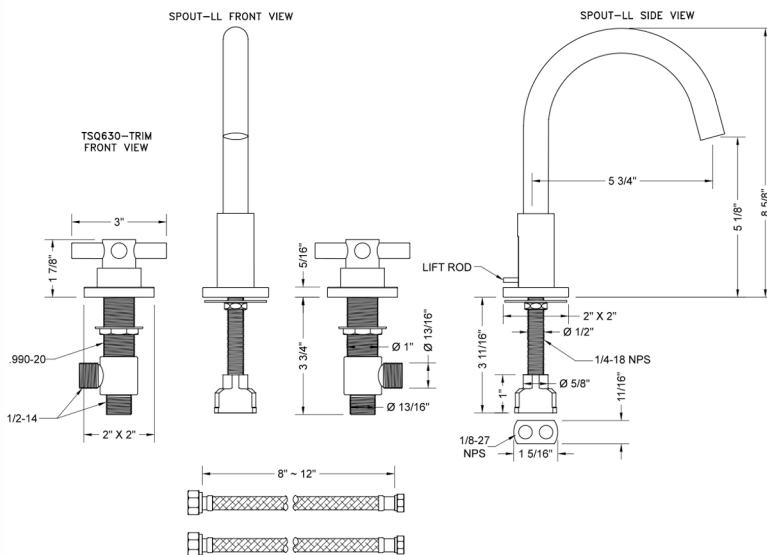

Uptown Contempo Faucet with Square Escutcheons & Low Contempo Cross Handles- 0.5 GPM

Model #: 8881-TSQ630-0.5-

FEATURES:

- All brass 8" - 12" widespread faucet includes brass pop-up drain with overflow
- 1/4 turn ceramic valves
- Swivel Spout (For Stationary Spout option, contact JACLO)
- Available Flow Rates: 1.5, 1.2 & 0.5 GPM. Additional flow rate (aerator) options available. Contact JACLO.
- 5 3/4" spout reach
- Spout Hole Size: 1 1/2" - 1 7/8"
- Valve Hole Size: 1 1/8" - 1 5/8"

AVAILABLE FINISHES:

Polished Chrome (PCH)	Satin Chrome (SC)	Bronze Umber (BU)
Satin Nickel (SN)	Pewter (PEW)	Caramel Bronze (CB)
Polished Nickel (PN)	Antique Brass (AB)	Antique Copper (ACU)
Oil-Rubbed Bronze (ORB)	Polished Brass (PB)	Polished Copper (PCU)
Vintage Bronze (VB)	Satin Brass (SB)	Rose Gold (RG)
Matte Black (MBK)	Satin Gold (SG)	Polished Gold (PG)
Black Nickel (BKN)	Bombay Gold (BG)	Jewelers Gold (JG)
Europa Bronze (EB)	White (WH)	Sedona Beige (SDB)
Tristan Brass (TB)	Unlacquered Brass (ULB)	Satin Cooper (SCU)

SPECIFICATION DRAWING:

AVAILABLE HANDLES:

COMPLIANCES: