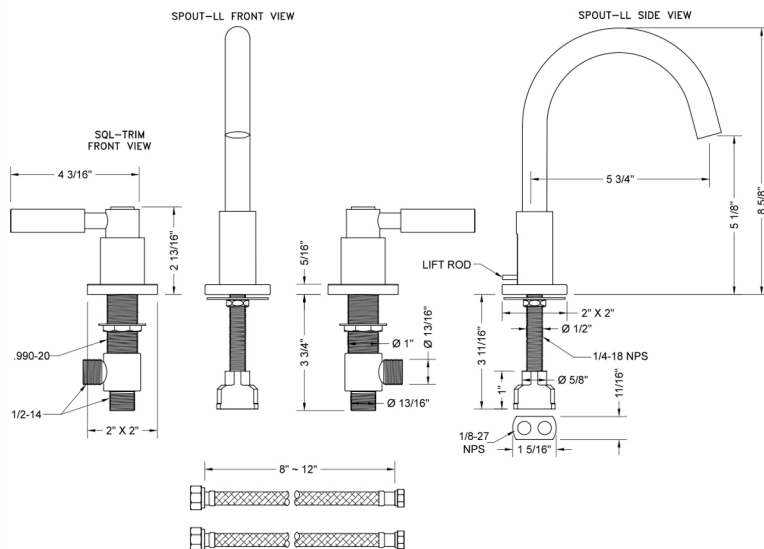

## FEATURES:

- All brass 8" - 12" widespread faucet includes brass pop-up drain with overflow
- 1/4 turn ceramic valves
- Swivel Spout (For Stationary Spout option, contact JACLO)
- Available Flow Rates: 1.5, 1.2 & 0.5 GPM. Additional flow rate (aerator) options available. Contact JACLO.
- 5 3/4" spout reach
- Spout Hole Size Min-Max: 1 1/2" - 1 7/8"
- Valve Hole Size Min-Max: 1 1/8" - 1 5/8"
- ADA Compliant Levers

## SPECIFICATION DRAWING: