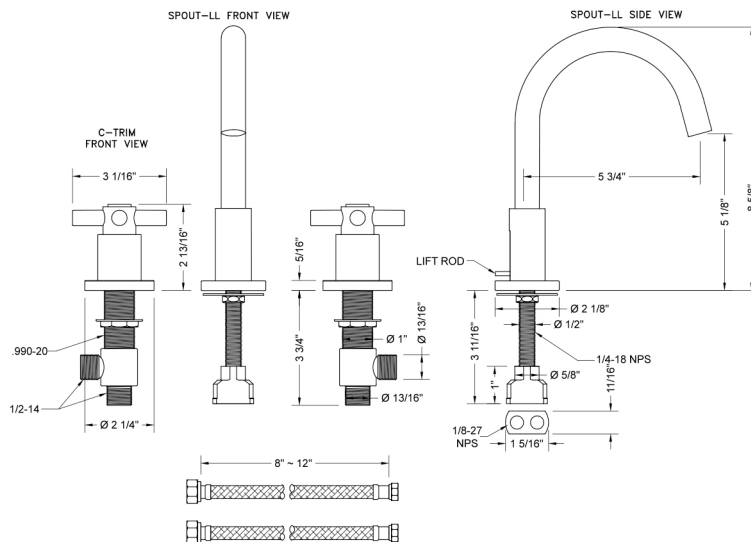

SPECIFICATION DRAWING: