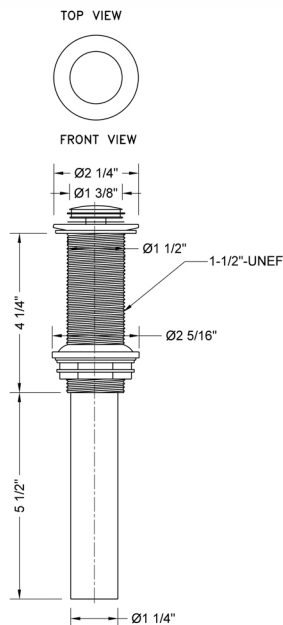

COMPLIANCES:

Complies with: ASME A112.18.2-2015/CSA B125.2-15