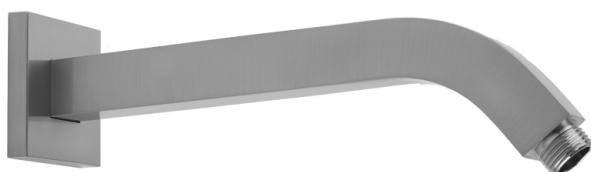

10" 45° Square Showerarm & Escutcheon

Model #: 8073-

FEATURES:

- 10" brass 45° square showerarm with 2 1/2" sliding square escutcheon
- 1/2" Male IPS
- Ideal for square rainheads

AVAILABLE FINISHES:

Polished Chrome (PCH)	Satin Chrome (SC)	Bronze Umber (BU)
Satin Nickel (SN)	Pewter (PEW)	Caramel Bronze (CB)
Polished Nickel (PN)	Antique Brass (AB)	Antique Copper (ACU)
Oil-Rubbed Bronze (ORB)	Polished Brass (PB)	Polished Copper (PCU)
Vintage Bronze (VB)	Satin Brass (SB)	Rose Gold (RG)
Matte Black (MBK)	Satin Gold (SG)	Polished Gold (PG)
Black Nickel (BKN)	Bombay Gold (BG)	Jewelers Gold (JG)
Europa Bronze (EB)	White (WH)	Sedona Beige (SDB)
Tristan Brass (TB)	Satin Cooper (SCU)	