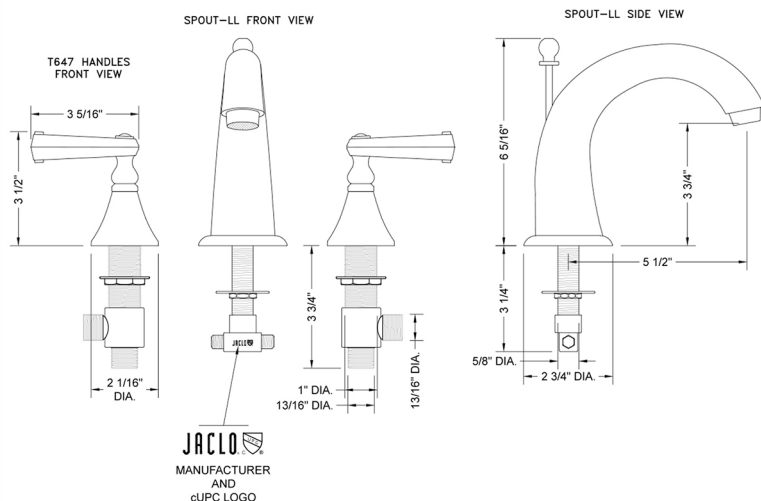

Cranford Faucet with Ribbon Lever Handles- 0.5 GPM

Model #: 5460-T647-0.5-

FEATURES:

- All brass 8" - 12" widespread faucet includes brass pop-up drain with overflow
- 1/4 turn ceramic valves
- Stationary Spout
- Available Flow Rates: 1.5, 1.2 & 0.5 GPM. Additional flow rate (aerator) options available. Contact JACLO.
- 5 1/2" spout reach
- Spout Hole Size: 1 1/4" - 1 3/4"
- Valve Hole Size: 1 1/8" - 1 5/8"
- ADA Compliant Levers

SPECIFICATION DRAWING:

AVAILABLE HANDLES: