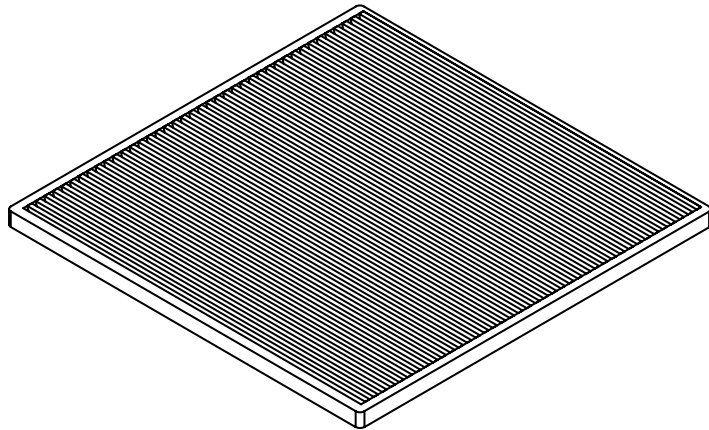

WS 5 Specifications

XS 5:

- Wedge Wire pattern decorative plate
- Used with T 52 or T 54 throat
- 316L Stainless Steel

Kits:

- W 5 (strainer and throat only)
- WD 5 (W 5 with 2" or 3" drain body)
- WDB 5 (W 5 with bonded flange)