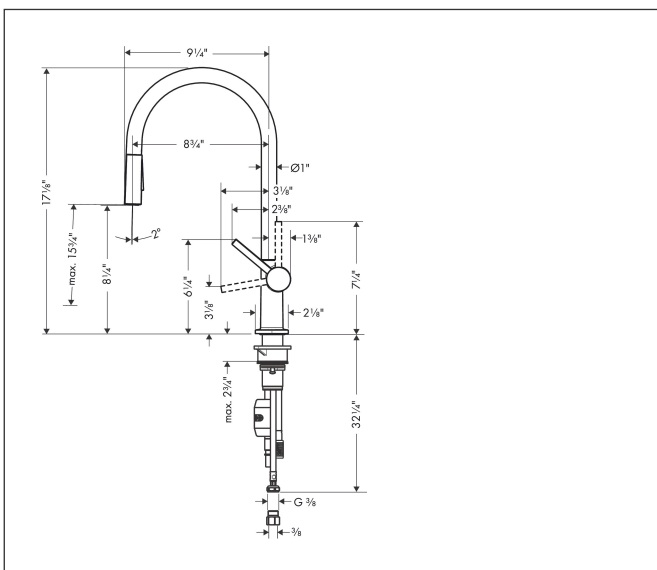

Brand hansgrohe
 Art. Name **Talis N** HighArc Kitchen Faucet, O-Style 2-Spray Pull-Down, 1.5 GPM
 Art. Nr. 72857801
 Surface steel optic
 Pos. 1

Product Picture

Drawing

Features

- Swivel range adjustable in 4 steps 60°, 110°, 150° or 360°
- Aerated spray, needle spray
- Toggle spray diverter
- MagFit magnetic sprayhead docking
- Deck mounted
- Flow: 1.5 GPM (5.7 L/Min)
- Ceramic cartridge
- 3/8" hoses
- Integrated double backflow prevention
- Extension length up to 19 5/8" (50cm)
- Single lever kitchen mixer, connection hoses, Fastening set, Assembly instructions