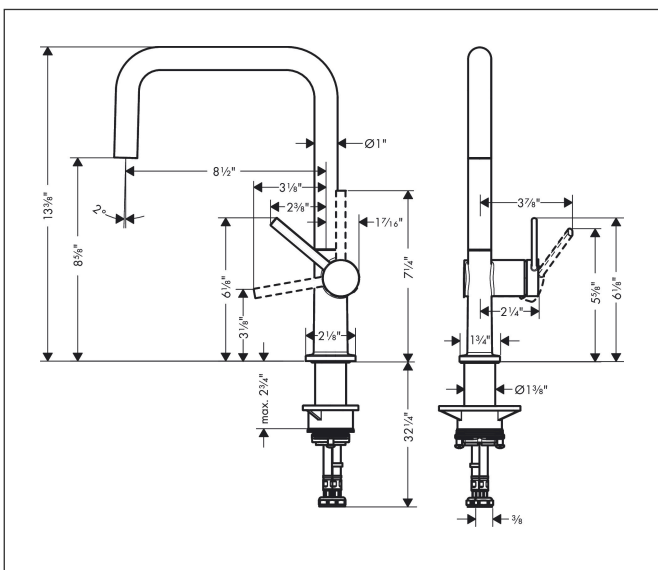

Brand hansgrohe
 Art. Name **Talis N** Kitchen Faucet, U-Style 1-Spray, 1.5 GPM
 Art. Nr. 72858001
 Surface chrome
 Pos. 1

Product Picture

Drawing

Features

- Swivel range adjustable in 4 steps 60°, 110°, 150° or 360°
- Aerated spray
- Deck mounted
- Flow: 1.5 GPM (5.7 L/Min)
- Ceramic cartridge
- 3/8" connections
- 1 3/8" Mounting hole required
- Single lever kitchen mixer, connection hoses, Assembly instructions, Fastening set