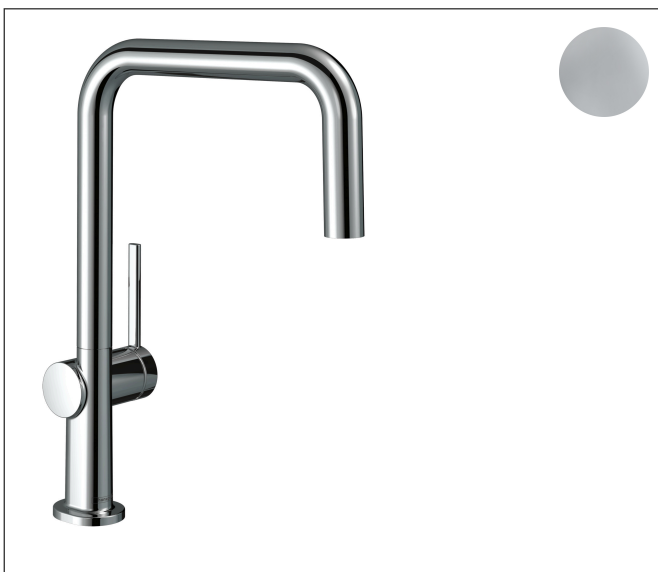

Brand hansgrohe
 Art. Name **Talis N** Kitchen Faucet, U-Style 1-Spray, 1.5 GPM
 Art. Nr. 72858001
 Surface chrome
 Pos. 1

Product Picture

Drawing

Features

- Swivel range adjustable in 4 steps 60°, 110°, 150° or 360°
- Aerated spray
- Deck mounted
- Flow: 1.5 GPM (5.7 L/Min)
- Ceramic cartridge
- 3/8" connections
- 1 3/8" Mounting hole required
- Single lever kitchen mixer, connection hoses, Assembly instructions, Fastening set

Technology

Spray Types