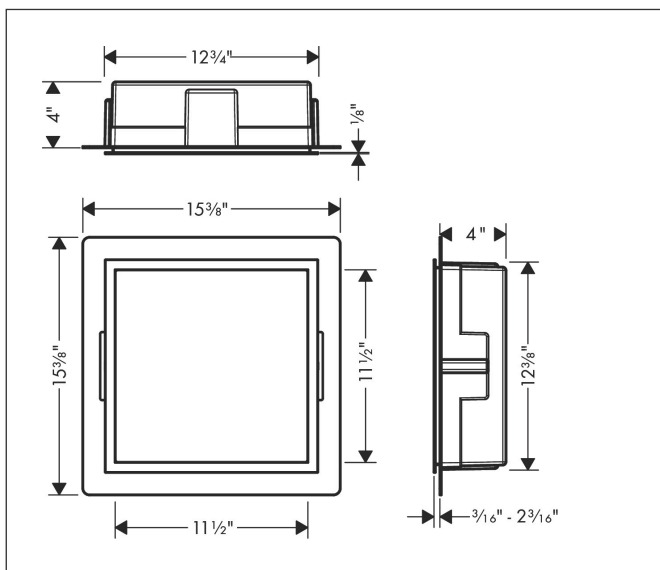

| | |
|-----------|--|
| Brand | hansgrohe |
| Art. Name | XtraStoris Individual Wall niche Brushed Stainless Steel with design frame 12"x 12"x 4" |
| Art. Nr. | 56097670 |
| Surface | matte black |
| Pos. | 1 |

Product Picture

Features

- Consists of: wall niche with design frame, sealing set
- Body colour: Brushed Stainless Steel
- Installation depth: 100 mm
- Where to use: new construction, renovation
- Easy to clean surface
- Suitable for use in wet areas
- Wall type: solid wall construction, drywall construction
- Material sealing set: Polystyrene (PS)
- Material wall niche: Stainless Steel 304 (1.4301)
- With 2 mm thick design frame
- Dimensions wall niche: 300 x 300 x 100 mm (HxWxD)
- Required dimensions for sealing set: 313 x 325 x 100 mm (HxWxD)

Drawing

Technology