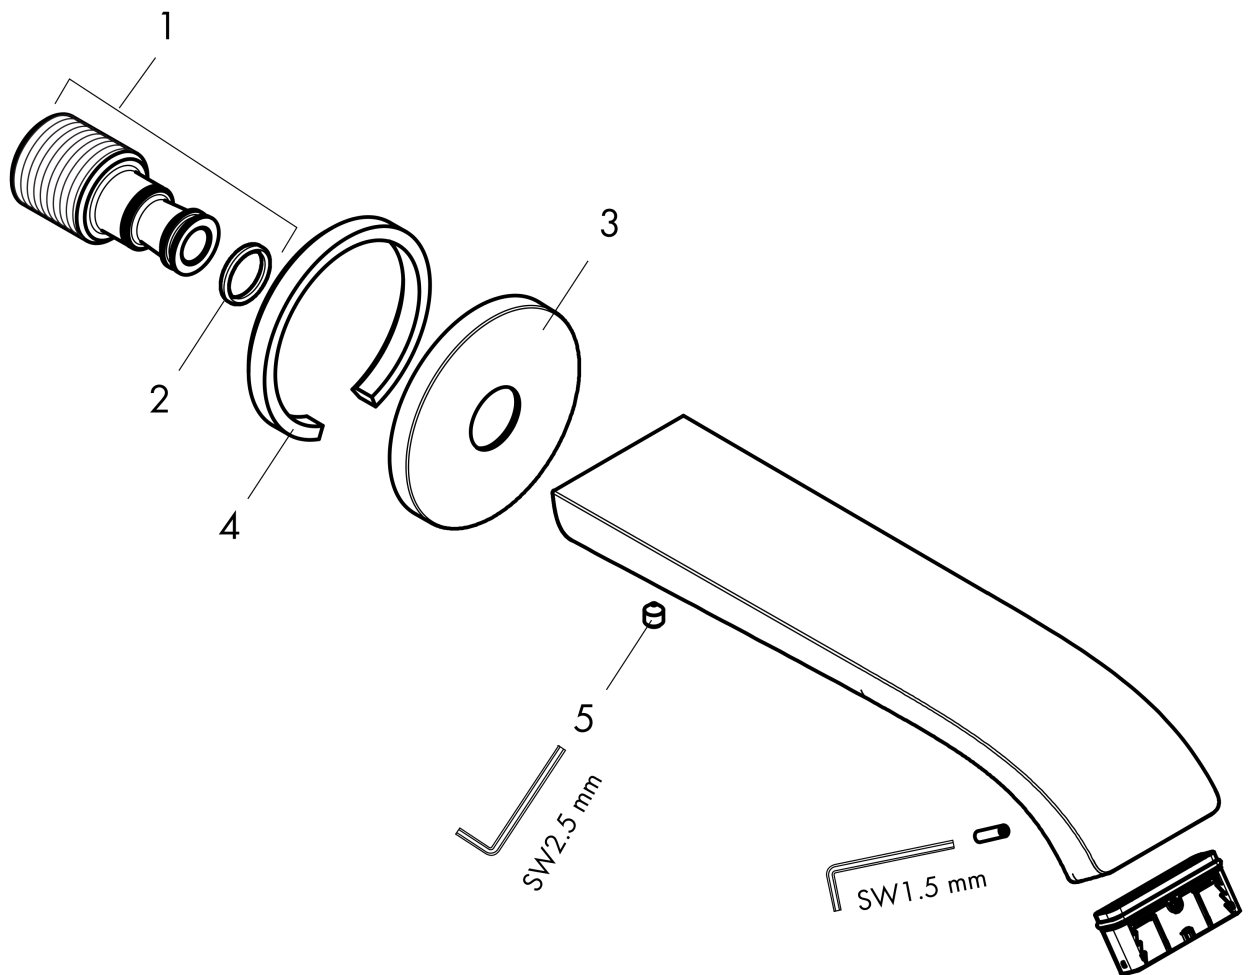

Vivenis

Tub Spout

Finishes : **chrome** Part no. : **75410001**

Description

Features

- Includes: Tub spout, Escutcheon, Assembly instructions

Item details

List Price \$ 250.00

Technology

Design awards

reddot winner 2021

GERMAN DESIGN AWARD WINNER 2022

Compliance

Product image

Scale drawing

Vivenis

Tub Spout

Finishes : **chrome** Part no. : **75410001**

Exploded drawing

Year of production: >11/21

Vivenis

Tub Spout

Finishes : **chrome** Part no. : **75410001**

Spare parts list

Year of production: >11/21

Pos.	Description	Part no.	Price	PU
1	connecting thread	95658001	-	1
2	O-ring 13x2	98128000	-	1
3	escutcheon Ø 65 mm	92754000	-	1
4	seal	97530000	-	1
5	hollow set screw M5x6	97768000	-	1