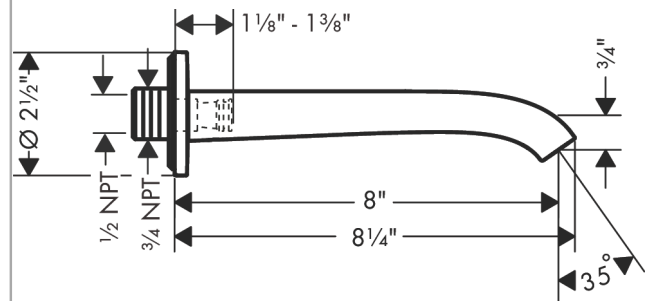

Scale drawing