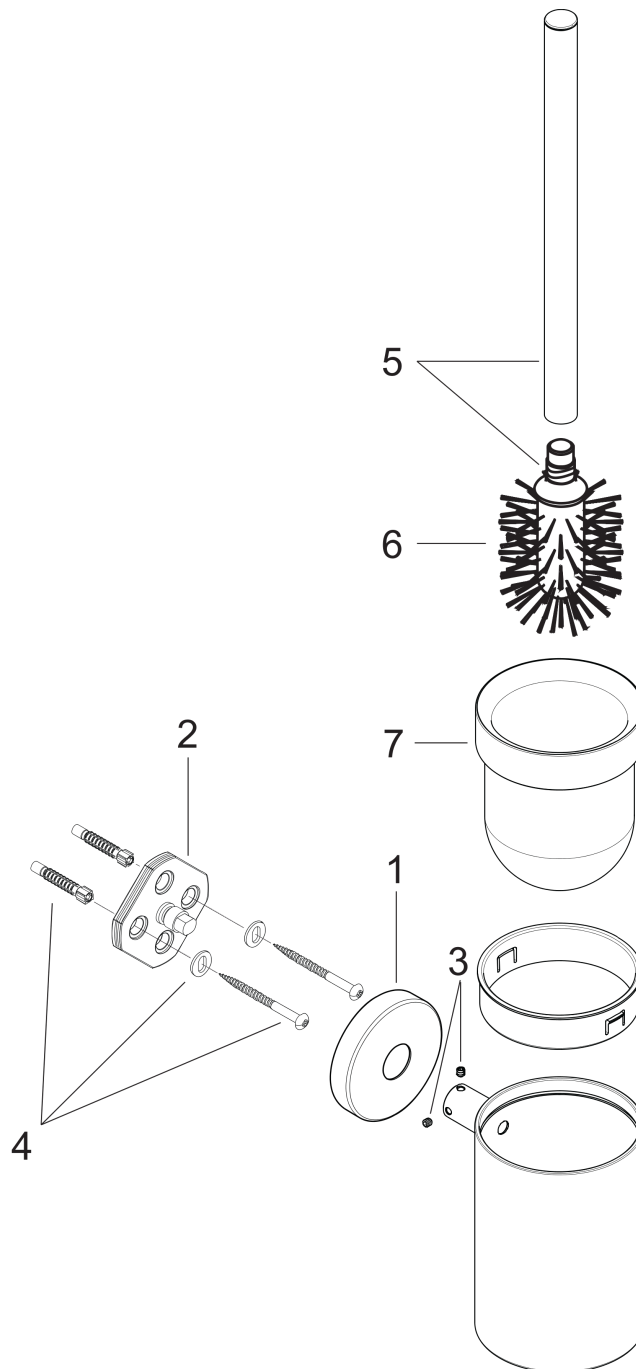

Logis

Toilet Brush with Holder

Finishes : **brushed nickel**

Part no. : **40522820**

Description

Features

- Metal holder
- Brass, Crystal glass
- Wall-mounted

Item details

List Price

\$ 184.00

Product image

Scale drawing

Logis

Toilet Brush with Holder

Finishes : **brushed nickel**

Part no. : **40522820**

Exploded drawing

Year of production: >11/08

Logis

Toilet Brush with Holder

Finishes : **brushed nickel**

Part no. : **40522820**

Spare parts list

Year of production: >11/08

Pos.	Description	Part no.	Price	PU
1	escutcheon	98538820	-	1
2	support element	98539000	-	1
3	hollow set screw M4x4	98540000	-	1
4	mounting set	96179000	-	1
5	stick with brush	95577820	-	1
6	WC-brush black	40068000	-	1
7	glass cup on its own	98548000	-	1