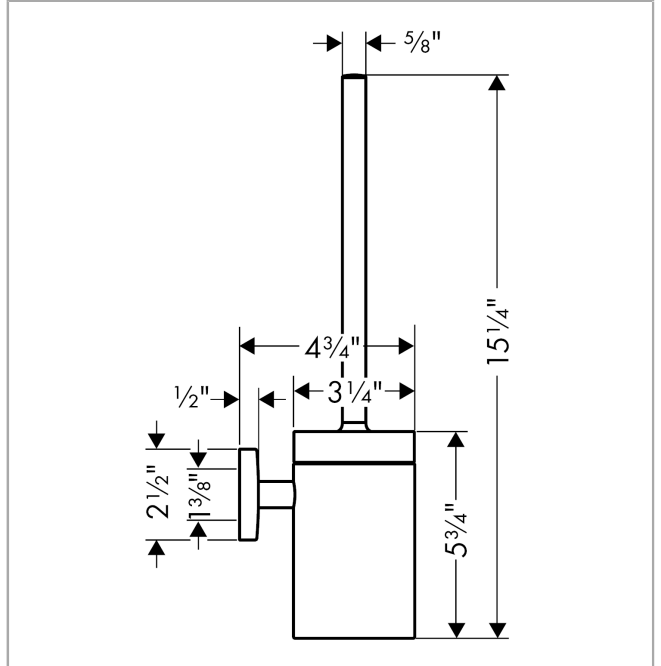

Logis

Toilet Brush with Holder

Finishes : **brushed nickel**

Part no. : **40522820**

Description

Features

- Metal holder
- Brass, Crystal glass
- Wall-mounted

Item details

List Price

\$ 184.00

Product image

Scale drawing

Logis

Toilet Brush with Holder

Finishes : **brushed nickel**

Part no. : **40522820**

Exploded drawing

Year of production: >11/08

Logis

Toilet Brush with Holder

Finishes : **brushed nickel**

Part no. : **40522820**

Spare parts list

Year of production: >11/08

Pos.	Description	Part no.	Price	PU
1	escutcheon	98538820	-	1
2	support element	98539000	-	1
3	hollow set screw M4x4	98540000	-	1
4	mounting set	96179000	-	1
5	stick with brush	95577820	-	1
6	WC-brush black	40068000	-	1
7	glass cup on its own	98548000	-	1